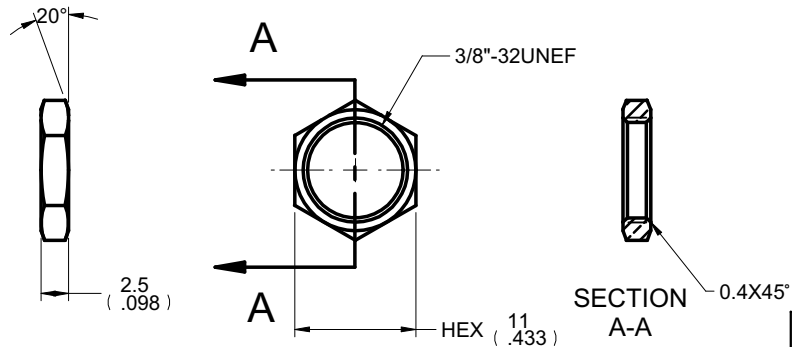

受控 CONTROLLED DOCUMENT					
编号 P/N	NF-F81	版本 Rev	01	日期 Rel'd Date	SEP 14,09