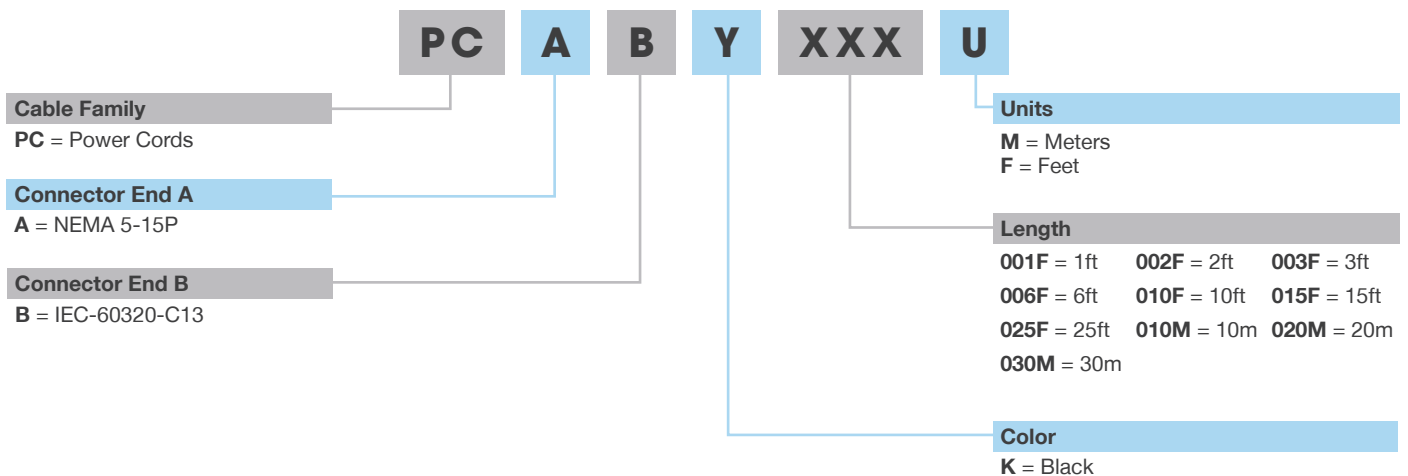

Power Cords

Description

Bel's power cords are an ideal solution for replacing damaged or missing power cords. They can be used for a variety of applications including office environments for connecting power to monitors, computers, scanners and other devices and appliances that have the IEC-60320-C13 inlet. Bel's 14 AWG standard power cord has a NEMA 5-15P to C13 inlet. For durability, these power cords are fully molded and UL listed.

Part Number	Connector End A	Connector End B	AWG Size	Length	
				ft	m
PC-ABK001F	NEMA 5-15P	IEC-60320-C13	14 AWG	1ft	0.304m
PC-ABK002F	NEMA 5-15P	IEC-60320-C13	14 AWG	2ft	0.609m
PC-ABK003F	NEMA 5-15P	IEC-60320-C13	14 AWG	3ft	0.914m
PC-ABK006F	NEMA 5-15P	IEC-60320-C13	14 AWG	6ft	1.83m
PC-ABK010F	NEMA 5-15P	IEC-60320-C13	14 AWG	10ft	3.05m
PC-ABK015F	NEMA 5-15P	IEC-60320-C13	14 AWG	15ft	4.57m
PC-ABK025F	NEMA 5-15P	IEC-60320-C13	14 AWG	25ft	7.62m
PC-ABK010M	NEMA 5-15P	IEC-60320-C13	14 AWG	3.28ft	1m
PC-ABK020M	NEMA 5-15P	IEC-60320-C13	14 AWG	6.56ft	2m
PC-ABK030M	NEMA 5-15P	IEC-60320-C13	14 AWG	9.84ft	3m