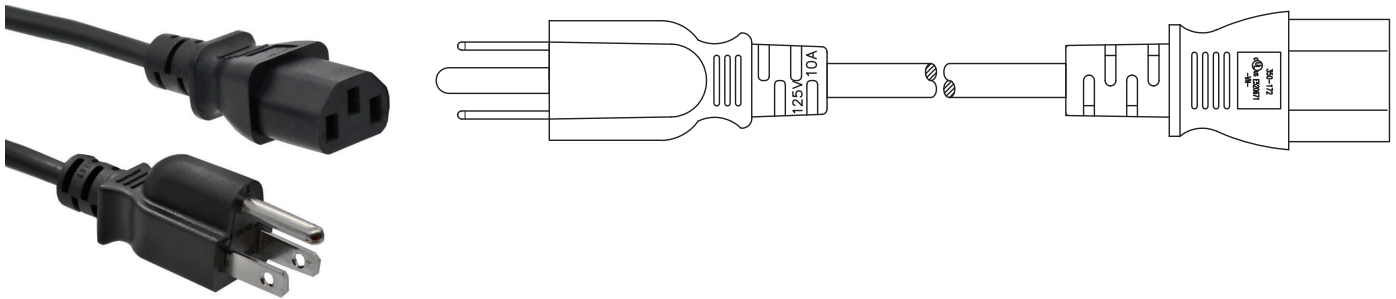

Power Cords

Description

Bel's power cords are an ideal solution for replacing damaged or missing power cords. They can be used for a variety of applications including office environments for connecting power to monitors, computers, scanners and other devices and appliances that have the IEC-60320-C13 inlet. Bel's 14 AWG standard power cord has a NEMA 5-15P to C13 inlet. For durability, these power cords are fully molded and UL listed.

Part Number	Connector End A	Connector End B	AWG Size	Length	
				ft	m
PC-ABK001F	NEMA 5-15P	IEC-60320-C13	14 AWG	1ft	0.304m
PC-ABK002F	NEMA 5-15P	IEC-60320-C13	14 AWG	2ft	0.609m
PC-ABK003F	NEMA 5-15P	IEC-60320-C13	14 AWG	3ft	0.914m
PC-ABK006F	NEMA 5-15P	IEC-60320-C13	14 AWG	6ft	1.83m
PC-ABK010F	NEMA 5-15P	IEC-60320-C13	14 AWG	10ft	3.05m
PC-ABK015F	NEMA 5-15P	IEC-60320-C13	14 AWG	15ft	4.57m
PC-ABK025F	NEMA 5-15P	IEC-60320-C13	14 AWG	25ft	7.62m
PC-ABK010M	NEMA 5-15P	IEC-60320-C13	14 AWG	3.28ft	1m
PC-ABK020M	NEMA 5-15P	IEC-60320-C13	14 AWG	6.56ft	2m
PC-ABK030M	NEMA 5-15P	IEC-60320-C13	14 AWG	9.84ft	3m