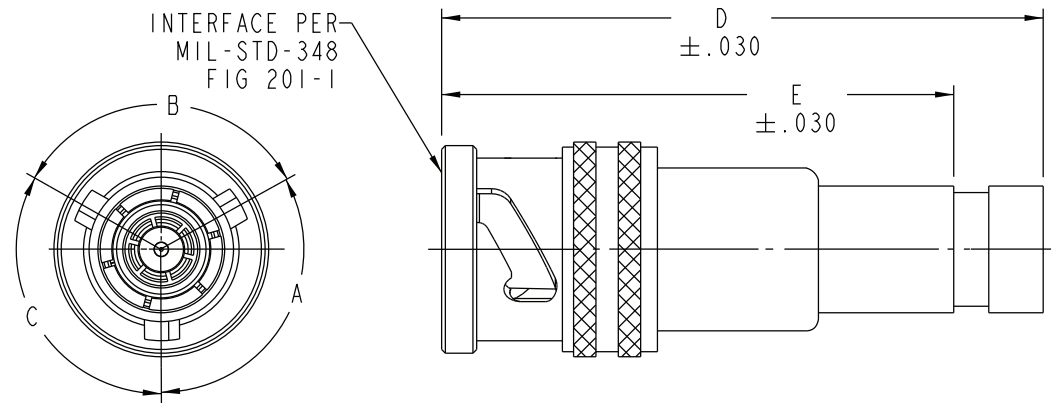

REVISIONS			
REV	DESCRIPTIONS	DATE	APPROVED
H	ECO 53315	5-13-11	C. MONAHAN

DASH NO.	CABLES ACCOMODATED	ASSEMBLE PER	DIM "D"	DIM "E"
-201	M17/176-00002	TA1-201	1.540	1.375
-202	TWC-78-1			
-203	TWC-124-1A			
-204	10602, RAYCHEM			
-205	TWAC-78-1F2			
-206	7826D0130, RAYCHEM			
-207	83310, BELDEN			
-208	202-3927, MICRODOT			
-209	202-3942, MICRODOT			
-210	8451, BELDEN			
-211	202-3934, MICRODOT			
-212	2524E0114, RAYCHEM			
-213	TWC-78-2, M17/45-RG108			
-214	TWC-124-2			
-215	BL982, TIMES			
-216	BL1242, TIMES			
-217	M27500-22 RC2S06			
-218	EDP221888, RAYCHEM			
-219	252601114, RAYCHEM			
-220	GC875RR1, GRUMMAN			
-221	10614, RAYCHEM GC875TM24H, GRUMMAN			
-222	10613, RAYCHEM			
-223	HMS2-1149, HUGHES			
-224	TWCP-124-3			
-225	PS665PL, PRIME STOCK			
-226	TWCP-124-5	TA1-209	1.660	1.495

KEY LETTER	A DEGREES	B DEGREES	C DEGREES	COLOR BAND
NONE	120°	120°	120°	NONE
T	100°	150°	110°	RED
U	120°	130°	110°	ORANGE
V	115°	130°	115°	YELLOW
W	125°	110°	125°	GREEN
X	130°	100°	130°	BLUE
Y	110°	140°	110°	VIOLET
Z	100°	160°	100°	GRAY
S	135°	135°	90°	WHITE

-201 SHOWN

I. EXAMPLE OF COMPLETE MODEL NO:
 BASIC MODEL NO PL75MC T - 201 CABLE GROUP DASH NO (SEE TABLE 1)
 POLARIZATION LETTER T
 NONE REQD FOR STD POLARIZATION (SEE TABLE 2)

NOTES: UNLESS OTHERWISE SPECIFIED.

INTERPRET DRAWING PER MIL-STD-100. DIMENSIONS ARE IN INCHES AND INCLUDE FINISH THICKNESS UNLESS OTHERWISE SPECIFIED.		TOL: UNLESS SPECIFIED. .XX ± .005 .XXX ± .005 .XXXX ± .005 ANGLE ± CRITICAL		 Cinch Connectivity Solutions 299 Johnson Ave. Ste. 100 Waseca, MN 56093 1-800-247-8256
DRW L. MCLENNAN 6-28-11		MATERIAL:		
N/A	CHK	TITLE: PL75MC/T/U/V/W/X/Y/Z/S		SIZE CAGE CODE DRAWING NO. REV. B 14949 3-0285 H
BLANK LENGTH (REF. ONLY)	QUALITY	FINISH:		
N/A	APPROVED	SCALE 6/1		DATE 4/6/94 SHEET 1 OF 3
SURFACE AREA	PROJ FILE NO. 3-0285	DO NOT SCALE DWG		