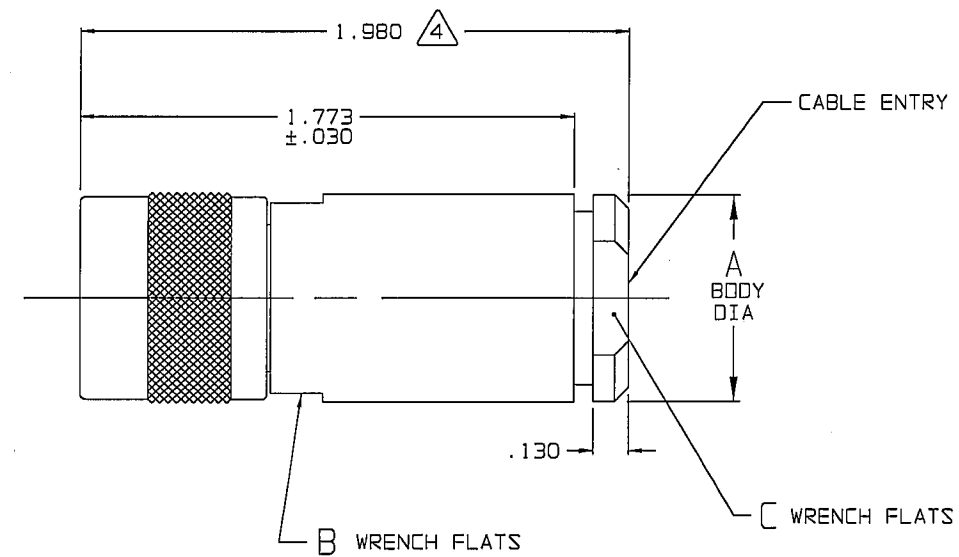

REVISIONS

3-0106 SH 1

REV	DESCRIPTION	DATE	APPROVED
J	REVISED PER ECD 15107	7/1/03	WJ

DASH NO	CABLES ACCOMMODATED	A DIA	B FLATS	C FLATS	ASSEMBLE PER			
-7	TRC-50-2/TRC-75-2	.750	.687	.625	TAI-175			
-8	8227, BELDEN							
-9	TWC-78-2, RG-108, TWC-124-2							
-10	754E, W.E.CO., RG-22							
-11	760A, W.E.CO.							
-12	16PEVL, W.E.CO.							
-13	TRF-59, TIMES							
-13A	8232, BELDEN							
-14	21-529, ESSEX 8233, BELDEN							
-14A	TRC-50-4A							
-15	21-583, ESSEX				.990	.875	.875	TAI-116
-16	21-950, ESSEX							
-26	275-3962, MICRODOT							
-29	TWC-124-1A							
-32	TRC-50-1							
-33	TRC-75-1							
-42	21-204, ESSEX							
-46	9860, BELDEN							
-47	M17/176-00002							
-54	89207, BELDEN							
-61	5012W5812, RAYCHEM							
-62	7518A0811, RAYCHEM							

-9 SHOWN

RED INDICATES ORIGINAL

5. 3-LUG CONCENTRIC TWINAX/TRIAX "C" STYLE CABLE PLUG W/SOCKET CENTER CONTACT

⁴ DIM IS MAX WHEN ASSEMBLED TO CABLE

3. INTERFACE: TCS-PL80

2. FINISH: TFS-1A (NICKEL)

1. ALL DIM ARE IN INCHES

INTERPRET DRAWING PER MIL-STD-100 DIMENSIONS ARE IN INCHES AND INCLUDE FINISH THICKNESS UNLESS OTHERWISE SPECIFIED		TOL: UNLESS SPECIFIED .XX .XXX ±.005 .XXXX ANGLES			
DRAWN: AAH CHECKED: DD QUANTITY: 100 MADE: 6/30/03 APPROVED: WJ 7/1/03	DATE: 6-30-03	MATERIAL:	FINISH:		TITLE: PL803
NEXT ASSY:	CAD FILE NO: 3-0106J	DO NOT SCALE DWG	SCALE: NONE	DATE: 6-28-04	SHEET: 1C
SIZE: B 14949		DRAWING NO.: 3-0106		REV.: J