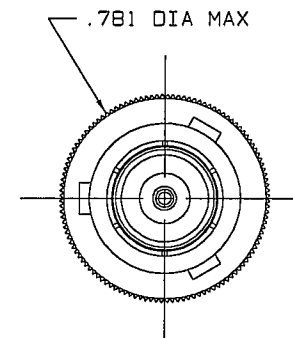

REVISIONS

3-0106 SH 1

REV	DESCRIPTION	DATE	APPROVED
J	REVISED PER ECD 15107	7/1/03	WJ

DASH NO	CABLES ACCOMMODATED	A DIA	B FLATS	C FLATS	ASSEMBLE PER			
-7	TRC-50-2/TRC-75-2	.750	.687	.625	TAI-175			
-8	8227, BELDEN							
-9	TWC-78-2, RG-108, TWC-124-2							
-10	754E, W.E.CO., RG-22							
-11	760A, W.E.CO.							
-12	16PEVL, W.E.CO.							
-13	TRF-59, TIMES							
-13A	8232, BELDEN							
-14	21-529, ESSEX 8233, BELDEN							
-14A	TRC-50-4A							
-15	21-583, ESSEX				.990	.875	.875	TAI-116
-16	21-950, ESSEX							
-26	275-3962, MICRODOT							
-29	TWC-124-1A							
-32	TRC-50-1							
-33	TRC-75-1							
-42	21-204, ESSEX							
-46	9860, BELDEN							
-47	M17/176-00002							
-54	89207, BELDEN							
-61	5012W5812, RAYCHEM							
-62	7518A0811, RAYCHEM							

-9 SHOWN

RED INDICATES ORIGINAL

5. 3-LUG CONCENTRIC TWINAX/TRIAX "C" STYLE CABLE PLUG W/SOCKET CENTER CONTACT

⁴ DIM IS MAX WHEN ASSEMBLED TO CABLE

3. INTERFACE: TCS-PL80

2. FINISH: TFS-1A (NICKEL)

1. ALL DIM ARE IN INCHES

INTERPRET DRAWING PER MIL-STD-100 DIMENSIONS ARE IN INCHES AND INCLUDE FINISH THICKNESS UNLESS OTHERWISE SPECIFIED		TOL: UNLESS SPECIFIED .XX .XXX ±.005 .XXXX ANGLES			
DRAWN: AAH CHECKED: DD QUANTITY: 100 MADE: 6/30/03 APPROVED: WJ 7/1/03	DATE: 6-30-03	MATERIAL:	FINISH:		TITLE: PL803
NEXT ASSY:	CAD FILE NO: 3-0106J	DO NOT SCALE DWG	SCALE: NONE	DATE: 6-28-04	SHEET: 1C
SIZE: B 14949		DRAWING NO.: 3-0106		REV.: J