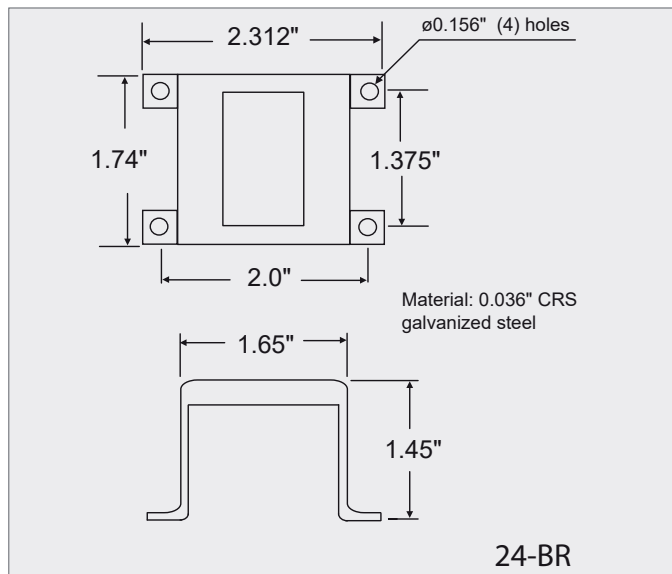

### Brackets

- 10-BR bracket for use with Signal's 10 VA size PC, DPC, MPC, and DMPC series transformers
- 24-BR bracket for use with Signal's 24 VA size PC, DPC, MPC, and DMPC series transformers
- Please refer to transformer data sheets for details on bracket compatibility and transformer part numbers

### Screws

- For use with Signal's 14A, ST, DST, LP, and MPL series transformers
- Slotted pan screw 4-40 x 1 3/8" thread size (part number ST-MS)
- Compatible with 4-40 hex nut (part number ST-MN)

### Brackets

Bracket Number	MW	MD
	Inches (mm)	
10-BR	1.65 (41.9)	1.13 (28.7)
24-BR	1.37 (34.9)	2.00 (50.8)

### Screws

Part Number	Description
ST-MS*	Slotted pan screw 4-40, 1 3/8" long, plastic
ST-MN*	Hex nut 4-40, plastic
250-FO-SL*	1/4" Fast-on spade lug (used with TransPort™ connectors)

\* Sold in bags of 100 only