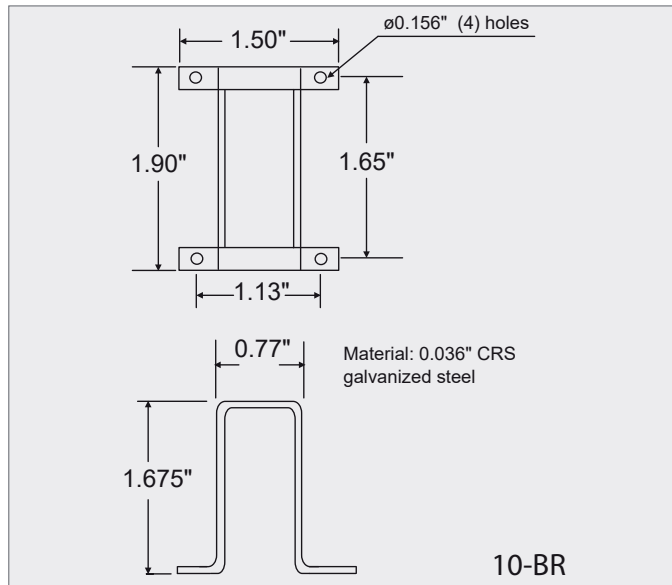

### Brackets

- 10-BR bracket for use with Signal's 10 VA size PC, DPC, MPC, and DMPC series transformers
- 24-BR bracket for use with Signal's 24 VA size PC, DPC, MPC, and DMPC series transformers
- Please refer to transformer data sheets for details on bracket compatibility and transformer part numbers

### Screws

- For use with Signal's 14A, ST, DST, LP, and MPL series transformers
- Slotted pan screw 4-40 x 1 3/8" thread size (part number ST-MS)
- Compatible with 4-40 hex nut (part number ST-MN)

### Brackets

Bracket Number	MW	MD
	Inches (mm)	
10-BR	1.65 (41.9)	1.13 (28.7)
24-BR	1.37 (34.9)	2.00 (50.8)

### Screws

Part Number	Description
ST-MS*	Slotted pan screw 4-40, 1 3/8" long, plastic
ST-MN*	Hex nut 4-40, plastic
250-FO-SL*	1/4" Fast-on spade lug (used with TransPort™ connectors)

\* Sold in bags of 100 only