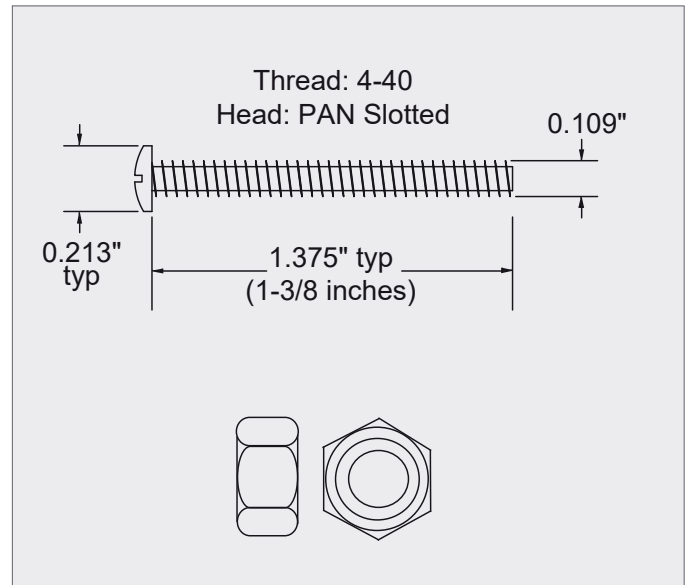

### Screws

- For use with Signal's 14A, ST, DST, LP, and MPL series transformers
- Slotted pan screw 4-40 x 1 3/8" thread size (part number ST-MS)
- Compatible with 4-40 hex nut (part number ST-MN)

### Brackets

Bracket Number	MW	MD
	Inches (mm)	
10-BR	1.65 (41.9)	1.13 (28.7)
24-BR	1.37 (34.9)	2.00 (50.8)

### Screws

Part Number	Description
ST-MS*	Slotted pan screw 4-40, 1 3/8" long, plastic
ST-MN*	Hex nut 4-40, plastic
250-FO-SL*	1/4" Fast-on spade lug (used with TransPort™ connectors)

\* Sold in bags of 100 only