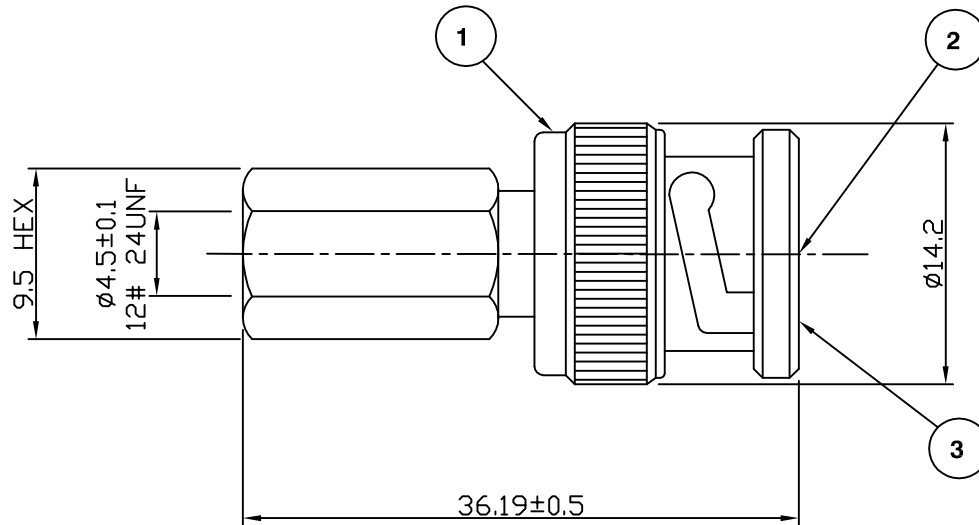

RoHS COMPLIANT

Electrical Characteristics

Nominal Impedance: 50 ohms
 Frequency Range: DC to 4 GHz
 VSWR: 1.3:1 maximum

Mechanical Characteristics

Mating Cycles: 500 cycles minimum
 Interface Dimensions: Conform to MIL-C-39012

Environmental Characteristics

Temperature Range: -55 °C to +85 °C

PART	DESCRIPTION
1	Body Brass, nickel plated 1.78 µm
2	Contact Phosphor Bronze, gold plated 0.076 µm - 0.127 µm
3	Dielectric POM

Address & RoHS Update	JT	2	25 Mar 10
First Issue	SN	1	26 Sep 02
DESCRIPTION OF REVISION	APPVD	ISS	DATE

For stripping and assembly instructions see Drawing Number: VAIB1301

Cinch Connectivity Solutions
 7-13 Russel Way,
 Widford Industrial Estate,
 Chelmsford, Essex,
 CM1 3AA, UK.
 Tel: +44 (0) 1245 359515
 Fax: +44 (0) 1245 358938

SCALE: Not To Scale

DIMENSIONS: mm

TOLERANCES:
 ± 0.2mm unless
 otherwise stated

DRAWN BY:

S Nash

CHECKED BY:

P Couzens

APPROVED BY: