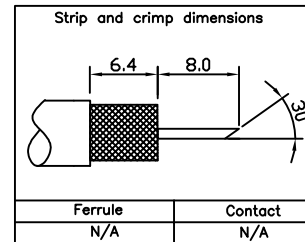

RoHS COMPLIANT

Electrical Characteristics

Nominal Impedance: 50 ohms
 Frequency Range: DC to 4 GHz
 VSWR: 1.3:1 maximum

Mechanical Characteristics

Mating Cycles: 500 cycles minimum
 Interface Dimensions: Conform to MIL-C-39012

Environmental Characteristics

Temperature Range: -55 °C to +85 °C

PART	DESCRIPTION
1	Body Brass, nickel plated 1.78 µm
2	Contact Phosphor Bronze, gold plated 0.076 µm - 0.127 µm
3	Dielectric POM

Address & RoHS Update	JT	2	25 Mar 10
First Issue	SN	1	26 Sep 02
DESCRIPTION OF REVISION	APPVD	ISS	DATE

SCALE: Not To Scale

DIMENSIONS: mm

TOLERANCES:
 ± 0.2mm unless
 otherwise stated

DRAWN BY:

S Nash

CHECKED BY:

P Couzens

APPROVED BY: