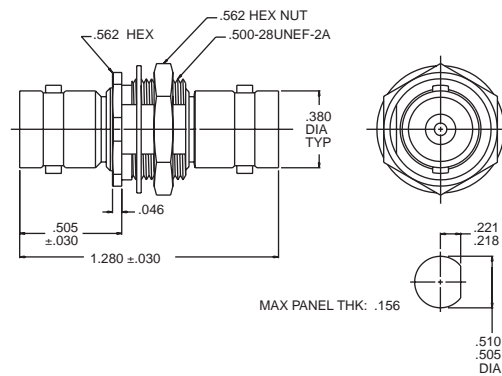

TRUE 75 OHM COAXIAL WITHIN SERIES BNC ADAPTERS

CENTRAL OFFICE PRODUCT SOLUTIONS - ALL TRUE 75 OHM

UBJ24

Bulkhead Cable Jack
Feed-Through, Non-Insulated, 75 Ohm

UBJ228

Socket Contact Coaxial BNC Type Insulated Feed
Through Bulkhead Jack, 75 Ohm

UBJ24F

BNC Double Jack with Mounting Flange
• Comes with Four 6mm Long Pan Head Screws,
75 Ohm

UBJ28

Bulkhead Jack
Feed-Through, Insulated, 75 Ohm

UAD228 (replaces UAD28)

Within Series Female
BNC Feed Thru Adapter, 75 Ohm