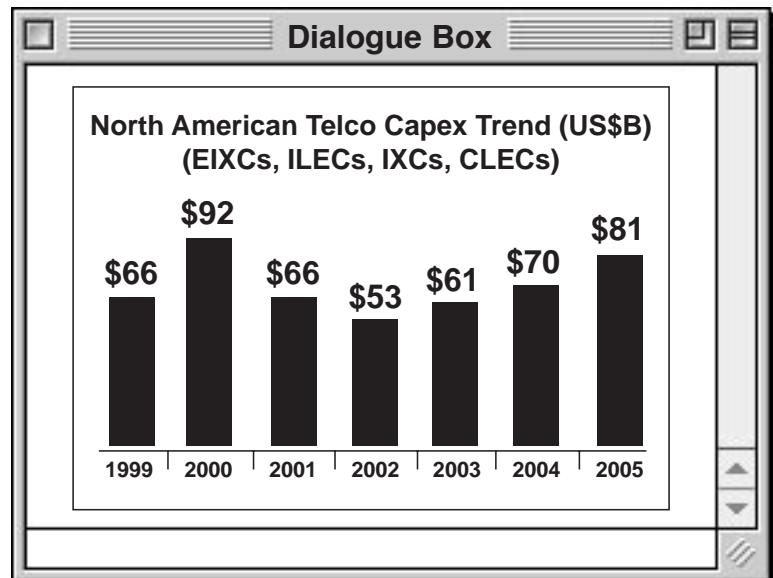

UBJ24F

BNC Double Jack with Mounting Flange
• Comes with Four 6mm Long Pan Head Screws,
75 Ohm

UBJ28

Bulkhead Jack
Feed-Through, Insulated, 75 Ohm

UAD228 (replaces UAD28)

Within Series Female
BNC Feed Thru Adapter, 75 Ohm