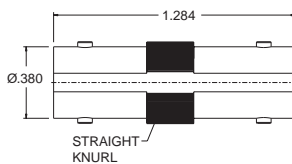

TRUE 75 OHM COAXIAL WITHIN SERIES BNC ADAPTERS

CENTRAL OFFICE PRODUCT SOLUTIONS - ALL TRUE 75 OHM

UBJ24

Bulkhead Cable Jack
Feed-Through, Non-Insulated, 75 Ohm

UBJ228

Socket Contact Coaxial BNC Type Insulated Feed
Through Bulkhead Jack, 75 Ohm

UBJ24F

BNC Double Jack with Mounting Flange
• Comes with Four 6mm Long Pan Head Screws,
75 Ohm

UBJ28

Bulkhead Jack
Feed-Through, Insulated, 75 Ohm

UAD228 (replaces UAD28)

Within Series Female
BNC Feed Thru Adapter, 75 Ohm