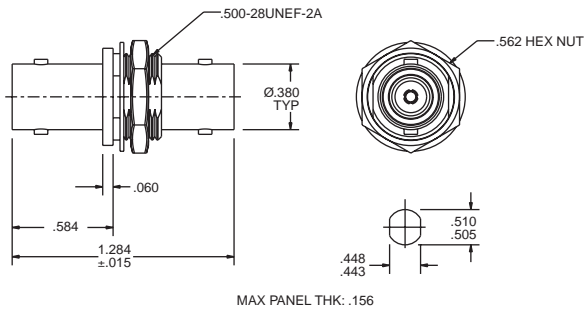

TRUE 75 OHM COAXIAL WITHIN SERIES BNC ADAPTERS

CENTRAL OFFICE PRODUCT SOLUTIONS - ALL TRUE 75 OHM

UBJ24

Bulkhead Cable Jack
Feed-Through, Non-Insulated, 75 Ohm

UBJ228

Socket Contact Coaxial BNC Type Insulated Feed
Through Bulkhead Jack, 75 Ohm

UBJ24F

BNC Double Jack with Mounting Flange
• Comes with Four 6mm Long Pan Head Screws,
75 Ohm

UBJ28

Bulkhead Jack
Feed-Through, Insulated, 75 Ohm

UAD228 (replaces UAD28)

Within Series Female
BNC Feed Thru Adapter, 75 Ohm