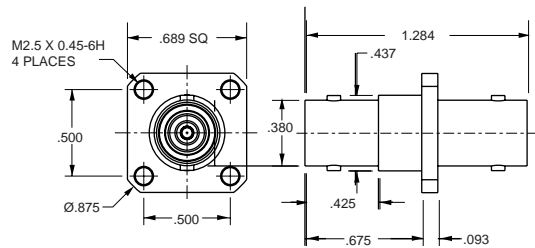

TRUE 75 OHM COAXIAL WITHIN SERIES BNC ADAPTERS

CENTRAL OFFICE PRODUCT SOLUTIONS - ALL TRUE 75 OHM

UBJ24

Bulkhead Cable Jack
Feed-Through, Non-Insulated, 75 Ohm

UBJ228

Socket Contact Coaxial BNC Type Insulated Feed
Through Bulkhead Jack, 75 Ohm

UBJ24F

BNC Double Jack with Mounting Flange
• Comes with Four 6mm Long Pan Head Screws,
75 Ohm

UBJ28

Bulkhead Jack
Feed-Through, Insulated, 75 Ohm

UAD228 (replaces UAD28)

Within Series Female
BNC Feed Thru Adapter, 75 Ohm