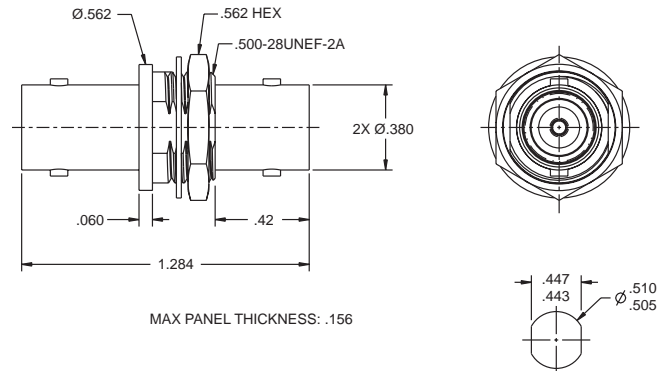

TRUE 75 OHM COAXIAL WITHIN SERIES BNC ADAPTERS

CENTRAL OFFICE PRODUCT SOLUTIONS - ALL TRUE 75 OHM

UBJ24

Bulkhead Cable Jack
Feed-Through, Non-Insulated, 75 Ohm

UBJ228

Socket Contact Coaxial BNC Type Insulated Feed
Through Bulkhead Jack, 75 Ohm

UBJ24F

BNC Double Jack with Mounting Flange
• Comes with Four 6mm Long Pan Head Screws,
75 Ohm

UBJ28

Bulkhead Jack
Feed-Through, Insulated, 75 Ohm

UAD228 (replaces UAD28)

Within Series Female
BNC Feed Thru Adapter, 75 Ohm