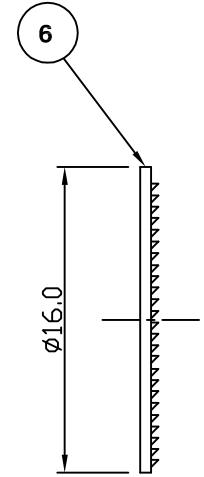

RoHS COMPLIANT

Panel Cutout

**Electrical Characteristics**

Nominal Impedance:	75 ohms
Frequency Range:	DC to 1 GHz
Operating Voltage (rms):	500 V maximum at sea level
Dielectric Withstand Voltage (rms):	1500 V maximum at sea level
Contact Resistance:	1.5 milliohms maximum
Insulation Resistance:	5000 megohms minimum

**Mechanical Characteristics**

Mating Cycles:	500 cycles minimum
Interface Dimensions:	Conform to MIL-C-39012

**Environmental Characteristics**

Temperature Range:	-55 °C to +85 °C
--------------------	------------------

PART	DESCRIPTION
1	Body Brass, nickel plated
2	Insulation ABS
3	Dielectric Delrin
4	Contact PB, gold plated
5	Nut Brass, nickel plated
6	Washer Steel, nickel plated

Added panel cutout details	JW	3	04 Apr 06
CAD Issue	SN	2	12 Jul 01
First Issue	DW	1	23 May 96
DESCRIPTION OF REVISION	APPVD	ISS	DATE

TOLERANCES:  
± 0.2mm unless  
otherwise stated

DRAWN BY: J Williams

CHECKED BY: M Terry

APPROVED BY: A Tusi

DATE: 04 Apr 06

TITLE:

**Isolated BNC Bulkhead  
Jack to BNC Jack**

PART NUMBER: