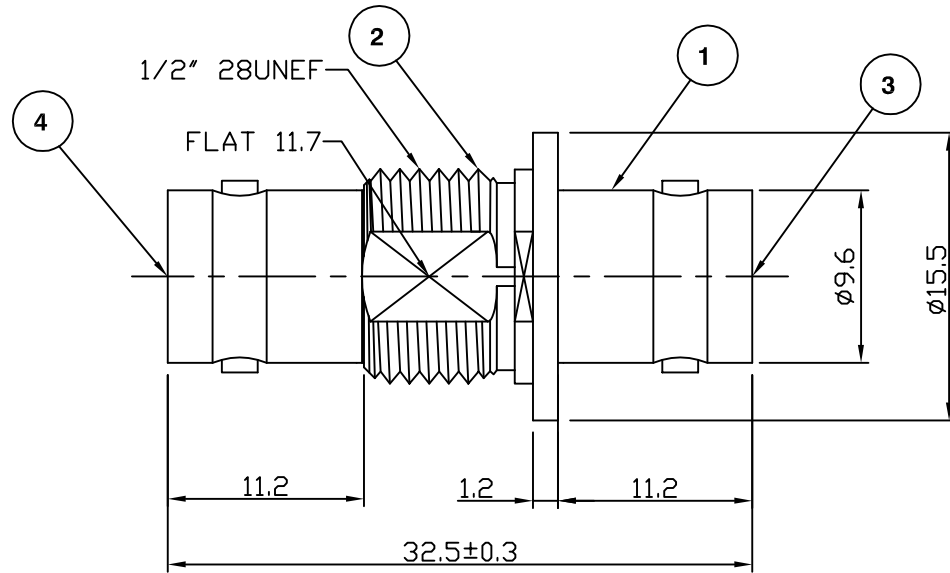

RoHS COMPLIANT

Panel Cutout

**Electrical Characteristics**

Nominal Impedance:	75 ohms
Frequency Range:	DC to 1 GHz
Operating Voltage (rms):	500 V maximum at sea level
Dielectric Withstand Voltage (rms):	1500 V maximum at sea level
Contact Resistance:	1.5 milliohms maximum
Insulation Resistance:	5000 megohms minimum

**Mechanical Characteristics**

Mating Cycles:	500 cycles minimum
Interface Dimensions:	Conform to MIL-C-39012

**Environmental Characteristics**

Temperature Range:	-55 °C to +85 °C
--------------------	------------------

PART	DESCRIPTION
1	Body Brass, nickel plated
2	Insulation ABS
3	Dielectric Delrin
4	Contact PB, gold plated
5	Nut Brass, nickel plated
6	Washer Steel, nickel plated

Added panel cutout details	JW	3	04 Apr 06
CAD Issue	SN	2	12 Jul 01
First Issue	DW	1	23 May 96
DESCRIPTION OF REVISION	APPVD	ISS	DATE

**Cinch Connectivity Solutions**  
7-13 Russel Way,  
Widford Industrial Estate,  
Chelmsford, Essex,  
CM1 3AA, UK.  
Tel: +44 (0) 1245 359515  
Fax: +44 (0) 1245 358938

SCALE: Not To Scale

DIMENSIONS: mm