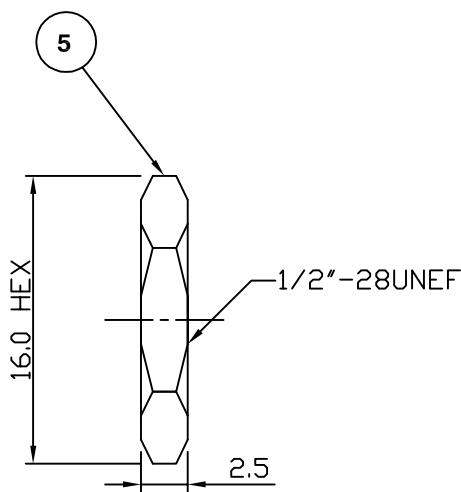

RoHS COMPLIANT

Panel Cutout

**Electrical Characteristics**

Nominal Impedance:	75 ohms
Frequency Range:	DC to 1 GHz
Operating Voltage (rms):	500 V maximum at sea level
Dielectric Withstand Voltage (rms):	1500 V maximum at sea level
Contact Resistance:	1.5 milliohms maximum
Insulation Resistance:	5000 megohms minimum

**Mechanical Characteristics**

Mating Cycles:	500 cycles minimum
Interface Dimensions:	Conform to MIL-C-39012

**Environmental Characteristics**

Temperature Range:	-55 °C to +85 °C
--------------------	------------------

PART	DESCRIPTION
1	Body Brass, nickel plated
2	Insulation ABS
3	Dielectric Delrin
4	Contact PB, gold plated
5	Nut Brass, nickel plated
6	Washer Steel, nickel plated

Added panel cutout details	JW	3	04 Apr 06
CAD Issue	SN	2	12 Jul 01
First Issue	DW	1	23 May 96
DESCRIPTION OF REVISION	APPVD	ISS	DATE

**Cinch Connectivity Solutions**  
7-13 Russel Way,  
Widford Industrial Estate,  
Chelmsford, Essex,  
CM1 3AA, UK.  
Tel: +44 (0) 1245 359515  
Fax: +44 (0) 1245 358938

SCALE: Not To Scale

DIMENSIONS: mm