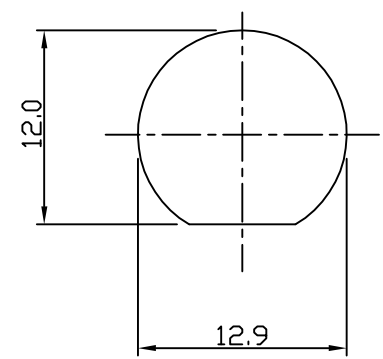

RoHS COMPLIANT

Panel Cutout

**Electrical Characteristics**

Nominal Impedance:	75 ohms
Frequency Range:	DC to 1 GHz
Operating Voltage (rms):	500 V maximum at sea level
Dielectric Withstand Voltage (rms):	1500 V maximum at sea level
Contact Resistance:	1.5 milliohms maximum
Insulation Resistance:	5000 megohms minimum

**Mechanical Characteristics**

Mating Cycles:	500 cycles minimum
Interface Dimensions:	Conform to MIL-C-39012

**Environmental Characteristics**

Temperature Range:	-55 °C to +85 °C
--------------------	------------------