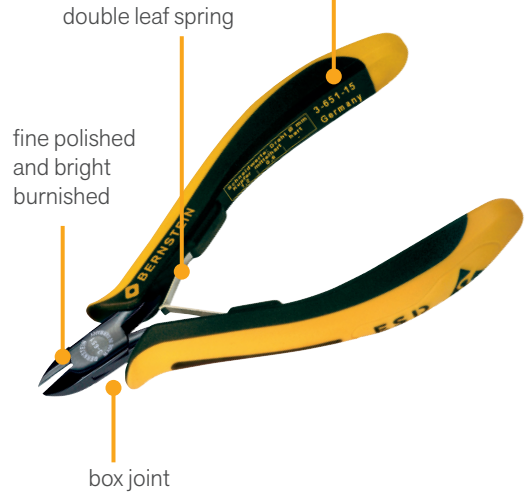

EUROline

Made from high quality tool steel, fine polished and bright burnished, for dazzle free working, box joint, with dissipative ergonomically formed bicoloured hand guard and replaceable double leaf spring.

dissipative, ergonomically formed bicoloured hand guard

ESD ELECTRONIC PLIERS EUROline

CUTTING PLIERS

No.	Length mm	Head width mm	Finish	Cutting capacity			Weight g
				Wire soft	mm medium	Ø hard	

Mini side cutters

with very slim, rounded head for finest operations

3-651-15	120	10	flush	1.5	0.8	-	65
3-651-15 DR	120	10	flush	1.5	0.8	-	65

with retaining spring

3-651-15

3-651-15 DR

Mini side cutters

with very slim, pointed head for finest operations