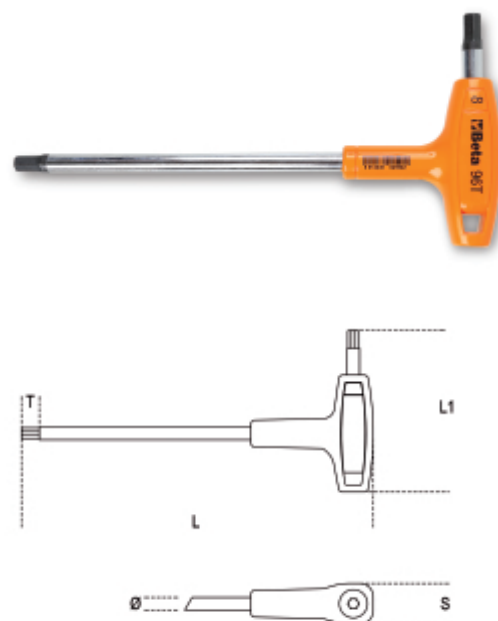

- Enhanced performance compared to conventional hexagon keys
- Calibrated hexagon ends, for perfect screw fit
- Ergonomic handle is accurately proportioned – depending on wrench size – to ensure high tightening values, e.g. in confined spaces

art.	mm	L mm	L1 mm	Ø mm	T mm	S mm	g
000960934	2	139	52	3	7,0	13,4	13
000960935	2,5	153	55	4	8,0	13,4	21
000960936	3	153	55	4	8,5	13,4	21
000960937	3,5	179	70	5	9,5	17,8	38
000960938	4	179	70	5	10,0	17,8	40
000960939	4,5	200	84	6	10,5	22	62
000960940	5	200	84	6	11,0	22	70
000960941	6	221	103	7	12,0	24	97
000960942	7	236	106	9	13,0	26	147
000960943	8	255	117	10	14,0	26	215
000960945	10	285	132	12	16,0	29	338