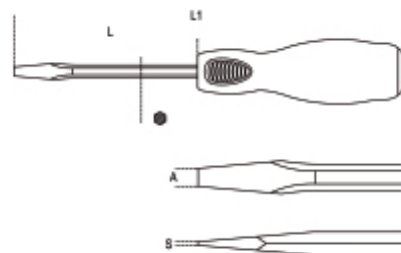

1241
screwdrivers with steel head for slotted head screws

ISO 2380

- Bi-material handle
- Go-through hexagon blade for increased sturdiness and force transmission
- Steel head

	art.	SxAxL mm	L1 mm	 g
012410039	1241 5,5X100	1x5,5x100	202	83
012410050	1241 6,5X125	1,2x6,5x125	240	140
012410057	1241 8X150	1,2x8x150	268	200
012410066	1241 10X200	1,6x10x200	325	270