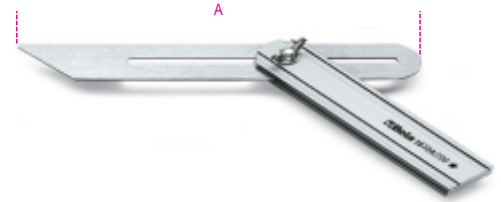

1672A

mitre square, adjustable, sliding blade, aluminium base, blades made from chrome-plated steel

	art.	A mm	g
016720120	1672A 200	200	180
016720130	1672A 300	300	220

X-ON Electronics

Largest Supplier of Electrical and Electronic Components