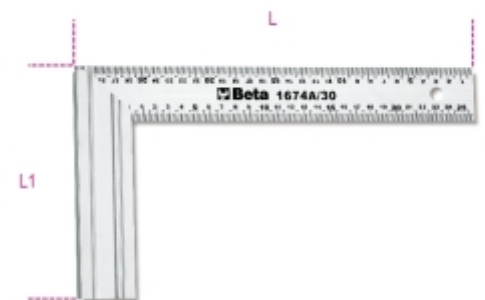

1674A
Carpenter's squares blades made from stainless steel, with aluminium bases, double metric scale

Double mm-scale.

	art.	L mm	L1 mm	g
016740130	1674A 300	300	169	265
016740140	1674A 400	400	214	345

X-ON Electronics