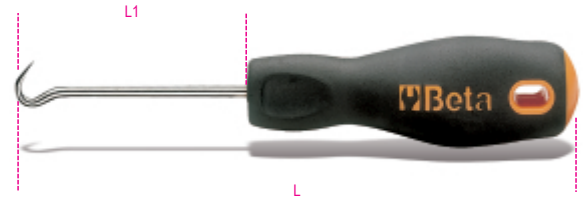

1687U

engineer's precision scribe, hook tip, with handle

	art.	L mm	L1 mm
016870115	1687U	153	80