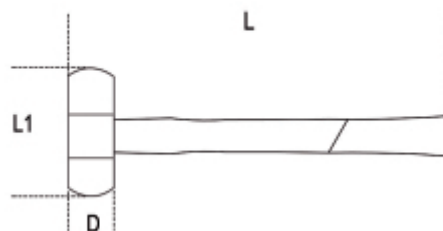

1392HS dead-blow hammers, with interchangeable plastic faces, steel shafts H-SAFE

with H-SAFE tethered system

art.	art.	D mm	L mm	L1 mm	g
013924035	1392HS 35	35	305	115	670
013924040	1392HS 40	40	310	125	796
013924050	1392HS 50	50	325	135	1206
013924060	1392HS 60	60	385	155	1505