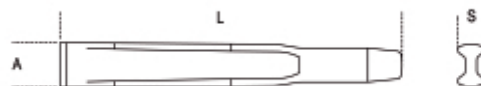

35HS

flat chisels, ribbed type H-SAFE

with H-SAFE tethered system

	art.	L mm	A mm	S mm	g
000354004	35HS 200	200	23,0	14	296
000354005	35HS 250	250	28,5	15,5	490

X-ON Electronics

Largest Supplier of Electrical and Electronic Components