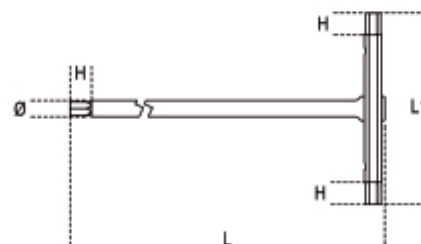

The Beta 951 T-handle wrench has been designed on high-resistance screws, it is the name for quick handling, accurate fit and flexible use. Ongoing production improvements have translated, for example, into sandblasted finishes and sharp-edged hexagon ends which allow a better fit onto any screws, including damaged ones. Laser marking results in a sturdier rod.

Features:

- Designed to develop high torque values
- Calibrated hexagon ends for perfect screw fit
- Hexagon bar can be stopped in required position throughout length; a safety catch prevents bar from coming out.

	art.	mm	L	L1	Ø	H	h
009510521	951 2	2	125	63	4,0	5,5	20
009510525	951 2,5	2,5	150	63	4,0	6	20
009510530	951 3	3	150	63	4,0	6,5	22
009510535	951 3,5	3,5	175	76	5,5	7,5	46
009510540	951 4	4	175	76	5,5	8	47
009510545	951 4,5	4,5	195	87	6,5	8,5	75
009510550	951 5	5	195	87	6,5	9	76
009510560	951 6	6	215	99	8,0	10	117
009510570	951 7	7	230	109	9,0	11	163
009510580	951 8	8	250	122	10,0	12	219
009510590	951 9	9	265	132	11,0	13	289
009510610	951 10	10	280	142	12,0	14	371
009510620	951 12	12	305	160	15,0	15	613
009510640	951 14	14	330	178	17,0	17	884