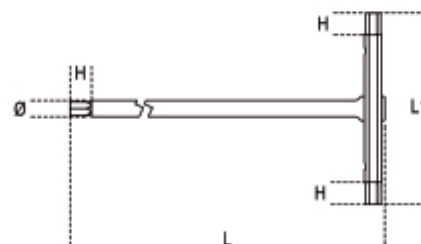

The Beta 951 T-handle wrench has been designed on high-resistance screws, it is the name for quick handling, accurate fit and flexible use. Ongoing production improvements have translated, for example, into sandblasted finishes and sharp-edged hexagon ends which allow a better fit onto any screws, including damaged ones. Laser marking results in a sturdier rod.

**Features:**

- Designed to develop high torque values
- Calibrated hexagon ends for perfect screw fit
- Hexagon bar can be stopped in required position throughout length; a safety catch prevents bar from coming out.

	art.	mm	L	L1	Ø	H	h
<b>009510521</b>	951 2	2	125	63	4,0	5,5	20
<b>009510525</b>	951 2,5	2,5	150	63	4,0	6	20
<b>009510530</b>	951 3	3	150	63	4,0	6,5	22
<b>009510535</b>	951 3,5	3,5	175	76	5,5	7,5	46
<b>009510540</b>	951 4	4	175	76	5,5	8	47
<b>009510545</b>	951 4,5	4,5	195	87	6,5	8,5	75
<b>009510550</b>	951 5	5	195	87	6,5	9	76
<b>009510560</b>	951 6	6	215	99	8,0	10	117
<b>009510570</b>	951 7	7	230	109	9,0	11	163
<b>009510580</b>	951 8	8	250	122	10,0	12	219
<b>009510590</b>	951 9	9	265	132	11,0	13	289
<b>009510610</b>	951 10	10	280	142	12,0	14	371
<b>009510620</b>	951 12	12	305	160	15,0	15	613
<b>009510640</b>	951 14	14	330	178	17,0	17	884