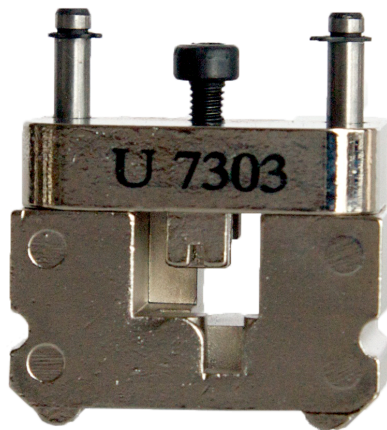

Tool name: Exchangeable Zn insert for DEC 6P modular plugs

Tool code: U7303

Applicable tool: K730 crimp hand tool frame

Country of origin: Croatia (EU)

Customs tariff number: 82079091

FEATURES

- Inserts are made of precise casted special zinc alloy.
- Toothed segment for pressing bronze contacts is made of high-quality hardened steel, highly precise and within narrow tolerances.
- Reliable and quality connections are achieved.
- Correct positioning of each wire due to third segment in the middle.
- Constant high quality of crimped contacts.
- Long life tool
- 30.000,00 crimp cycles

TECHNICAL DATA

Type	Length [mm]	Width [mm]	Height [mm]	Weight [g]
U7303	29	18	31	70

APPLICABLE CONNECTORS

Manufacturer	Plug description	No. of contacts	Plug code
Bel Stewart	Unshielded plug for solid or stranded conductor, OST (MMJ) keyed	6C/6P	937-SP-3066-OST
Bel Stewart	Unshielded plug for solid or stranded conductor, OST (MMJ) keyed	6C/6P	937-SP-3066R-OST
Bel Stewart	Unshielded plug for solid or stranded conductor, OST (MMJ) keyed	6C/6P	940-SP-3066-OST