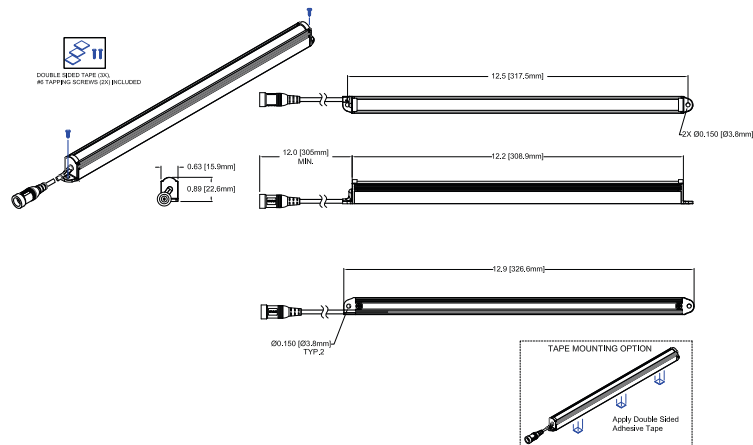

FEATURES:

- Diffused Lens
- Instant On
- Directional Efficiency
- Mercury Free
- Low Profile
- Lead Free
- Long Life
- No UV

The Bayfront series features a sturdy aluminum housing for greater durability and a diffused lens to maximize output uniformity.

SPECIFICATIONS

Color Temperature	Lumen Output	Efficacy (lm/W)	Color Rendering Index (CRI)
Cool (C) - 6500K	180	45	80
Neutral (N) - 4500K	170	43	75
Warm (W) - 3000K	160	40	70
Soft (S) - 2700K	160	40	66

Rated Life:	50,000 hours
Beam Angle:	120°
Power Consumption:	4 Watts
Operating Temperature:	0° C ~+ 40° C
Voltage Input:	24VDC, Constant Voltage
Controls:	See Accessory SW-1001
Housing:	Extruded Aluminum, Black Polycarbonate Lens, Frosted
Weight (g):	136
Dimensions:	W .63" (15.69mm) H .89" (22.6mm) L 12.2" (308.9mm) ** **not including mounts

Compliance:

Restriction of Hazardous Substances Directive (RoHS) implements EU Directive 2002 / 95 which bans placing electrical and hazardous equipment that contains more than agreed levels of hazardous substances on the EU market. For a list of these substances, visit www.rohs.gov.uk.

DIMENSIONS