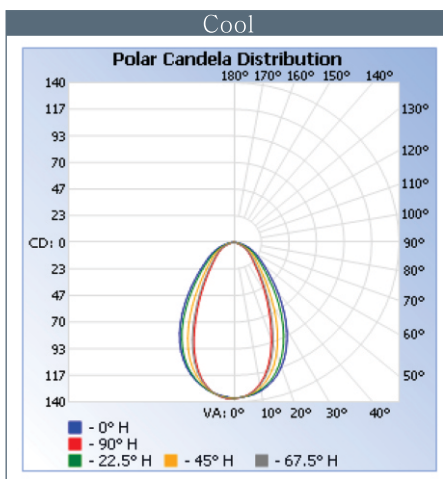

BAYFRONT SERIES

B7100 STANDARD (S)

ORDERING INFORMATION

Choose the option that best suits your needs and write in corresponding code on the appropriate line to form product code.

Model	Color	Type	Example
B7100	C - 6500K N - 4500K W - 3000K S - 2700K	S-Standard	B7100-C-S

All luminaires are easily customizable. Please contact us to inquire about customizing a luminaires to fill your needs.

Order power accessories as separate catalog numbers from the Accessories section below. (Note: 2 mounting screws and double sided tape included for mounting of Standard luminaires.)

ACCESSORIES

Universal Regulated Quick Connect Power Supply (North American Plug)

Universal Regulated Quick Connect Power Supply (Euro Plug)

In-line On/Off Switch

Califia Lighting Part #WA-UL-001

Califia Lighting Part #WA-VDE-001

Califia Lighting Part #SW-1001

PHOTOMETRY CHARACTERISTICS