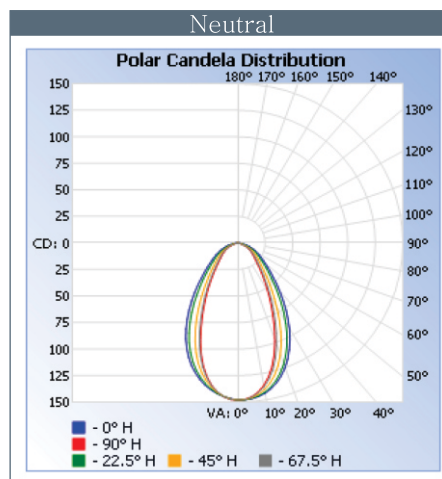

BAYFRONT SERIES

B7100 STANDARD (S)

ORDERING INFORMATION

Choose the option that best suits your needs and write in corresponding code on the appropriate line to form product code.

Model	Color	Type	Example
B7100	C - 6500K N - 4500K W - 3000K S - 2700K	S-Standard	B7100-C-S

All luminaires are easily customizable. Please contact us to inquire about customizing a luminaires to fill your needs.

Order power accessories as separate catalog numbers from the Accessories section below. (Note: 2 mounting screws and double sided tape included for mounting of Standard luminaires.)

ACCESSORIES

Universal Regulated Quick Connect Power Supply (North American Plug)

Universal Regulated Quick Connect Power Supply (Euro Plug)

In-line On/Off Switch

Califia Lighting Part #WA-UL-001

Califia Lighting Part #WA-VDE-001

Califia Lighting Part #SW-1001

PHOTOMETRY CHARACTERISTICS