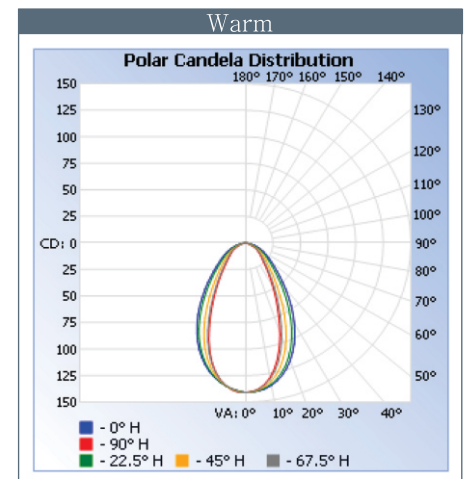

BAYFRONT SERIES

B7100 STANDARD (S)

ORDERING INFORMATION

Choose the option that best suits your needs and write in corresponding code on the appropriate line to form product code.

Model	Color	Type	Example
B7100	C - 6500K N - 4500K W - 3000K S - 2700K	S-Standard	B7100-C-S

All luminaires are easily customizable. Please contact us to inquire about customizing a luminaires to fill your needs.

Order power accessories as separate catalog numbers from the Accessories section below. (Note: 2 mounting screws and double sided tape included for mounting of Standard luminaires.)

ACCESSORIES

Universal Regulated Quick Connect Power Supply (North American Plug)

Universal Regulated Quick Connect Power Supply (Euro Plug)

In-line On/Off Switch

Califia Lighting Part #WA-UL-001

Califia Lighting Part #WA-VDE-001

Califia Lighting Part #SW-1001

PHOTOMETRY CHARACTERISTICS