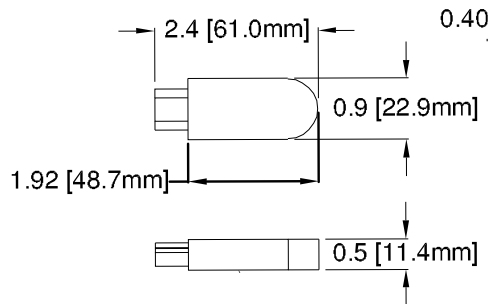

C5000 - __ - TR

Black 4' Track

CTR - 48B

The Califa Track Systems are easy to modify or customize to fit your lighting needs. They are available in standard lengths and can easily utilize accessories to increase the length, fit corners, and decoratively hide unsightly wires.

Black Live End Feeder

CTR-EN01B

The Live End Feeder allows for track to power connections.

In-line On/Off Switch

SW - 1002

The In-line On/Off switch allows for control of the power directly at the source.

Ordering Information