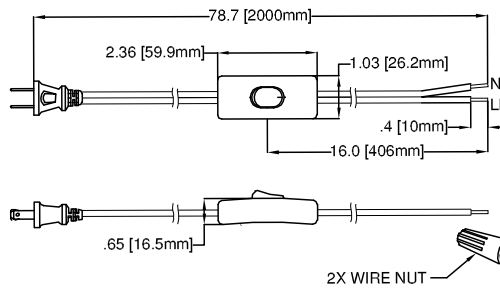

POWER SUPPLY SOLD SEPARATELY. CALIFIA PART NUMBER PS-1033, 40 WATT POWER SUPPLY

The Coastline series delivers high brightness performance in a very low-profile aluminum housing, making concealed placement a breeze. This track compatible luminaire is available with 2', 3', and 4' tracks and can easily be extended to longer lengths and at 90° angles for corner mounting.

C5000 - __ - TR

Black 4' Track

CTR - 48B

The Califa Track Systems are easy to modify or customize to fit your lighting needs. They are available in standard lengths and can easily utilize accessories to increase the length, fit corners, and decoratively hide unsightly wires.

Black Live End Feeder

CTR-EN01B

The Live End Feeder allows for track to power connections.

In-line On/Off Switch

SW - 1002

The In-line On/Off switch allows for control of the power directly at the source.

Ordering Information