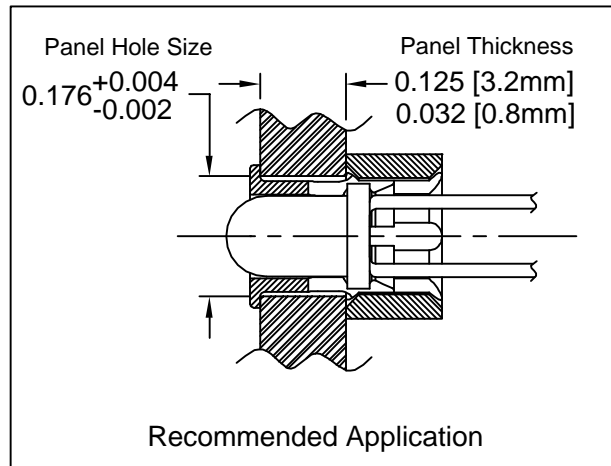

ITEM	Q'TY	PART NUMBER	PART DESCRIPTION
1	1	C-104	T-1 (3mm) CLIP
2	1	R-104	T-1 (3mm) RING

REV.	DESCRIPTION	DATE	APPROVED
D	Engineering Update w/o Changes	02/26/04	M. C.

- MATERIAL: NYLON 6/6, 94V-0, BLACK. BIVAR MATERIAL CODE 22-BK.  
RTP POLYAMIDE NYLON 6/6, 0200 FR, BLACK OR MODIFIED PLASTICS MN6/6-SE BK.
- MATERIAL: NYLON 6/6, 94V-2, BLACK. BIVAR MATERIAL CODE 21-NL-BK.  
TICONA NYLON 1310, NYLON 6/6, BLACK.
- GENERAL SPECIFICATIONS: BIVAR MOLDED COMPONENT SPECIFICATION BV00-E101.

STANDARD TOLERANCE (UNLESS OTHERWISE SPECIFIED)		<b>BIVAR</b> <sup>®</sup>	
DECIMALS	ANGULAR	4 THOMAS, IRVINE, CA. 92618 TEL: (949) 951-8808 FAX: (949) 951-3974	
.X ± .1	X° ± 1°	<b>TITLE:</b> T-1 (3mm) LED CLIP AND RING SET	
.XX ± .01		<b>PART NO:</b>	<b>REVISION:</b>
.XXX ± .005		CR-104	D
DESIGNED: <b>Shane Irving</b>	DATE: <b>11/30/01</b>	<b>CAGE CODE :</b> 32559	<b>SHEET #</b> 1 OF 1
CHECKED: <b>D. Green</b>	DATE: <b>11/11/02</b>	CAD GENERATED DOCUMENT, DO NOT MEASURE DRAWING.	