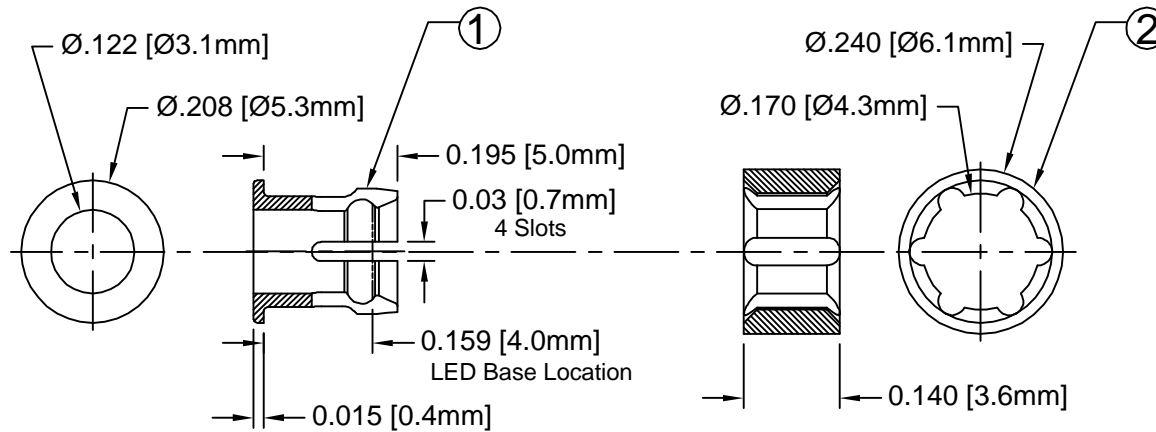

ITEM	Q'TY	PART NUMBER	PART DESCRIPTION
1	1	C-104	T-1 (3mm) CLIP
2	1	R-104	T-1 (3mm) RING

REV.	DESCRIPTION	DATE	APPROVED
D	Engineering Update w/o Changes	02/26/04	M. C.

- MATERIAL: NYLON 6/6, 94V-0, BLACK. BIVAR MATERIAL CODE 22-BK.  
RTP POLYAMIDE NYLON 6/6, 0200 FR, BLACK OR MODIFIED PLASTICS MN6/6-SE BK.
- MATERIAL: NYLON 6/6, 94V-2, BLACK. BIVAR MATERIAL CODE 21-NL-BK.  
TICONA NYLON 1310, NYLON 6/6, BLACK.
- GENERAL SPECIFICATIONS: BIVAR MOLDED COMPONENT SPECIFICATION BV00-E101.

STANDARD TOLERANCE (UNLESS OTHERWISE SPECIFIED)		<b>BIVAR</b> <sup>®</sup>	
DECIMALS	ANGULAR	4 THOMAS, IRVINE, CA. 92618 TEL: (949) 951-8808 FAX: (949) 951-3974	
.X ± .1	X° ± 1°	<b>TITLE:</b> T-1 (3mm) LED CLIP AND RING SET	
.XX ± .01		<b>PART NO:</b>	<b>REVISION:</b>
.XXX ± .005		CR-104	D
DESIGNED: <b>Shane Irving</b>	DATE: <b>11/30/01</b>	<b>CAGE CODE :</b> 32559	<b>SHEET #</b> 1 OF 1
CHECKED: <b>D. Green</b>	DATE: <b>11/11/02</b>	CAD GENERATED DOCUMENT, DO NOT MEASURE DRAWING.	