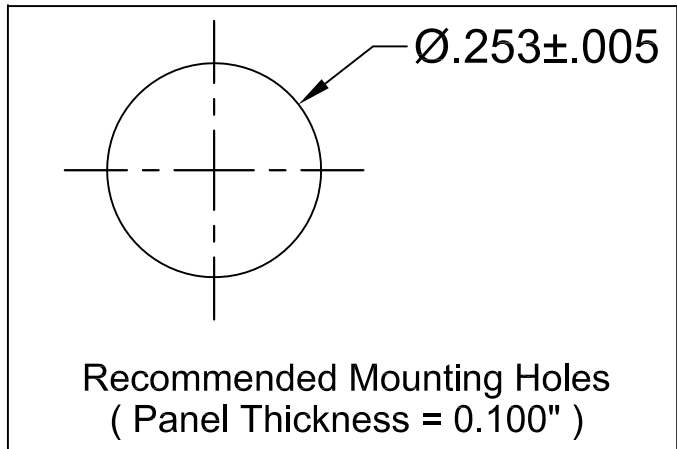

ITEM	Q'TY	PART NUMBER	PART DESCRIPTION
1	1	FLP-LC-5-01	HOLDER CAP, FLEXIBLE LIGHT-PIPE, INSERT
2	1	FLP-LC-5-02	HOLDER CAP, FLEXIBLE LIGHT-PIPE, BODY
3	1	FLPS1022-X.XXX	LIGHT PIPE CABLE, CUT LENGTH IN INCHES

REV.	DESCRIPTION	DATE	APPROVED
C	Engineering Update w/o Changes	03/05/04	M. C.
D	Dimensioning Update w/o Changes	01/05/05	M. C.
E	FLP Length Update.	10/18/05	M. C.
F	FLP Length Clarification.	01/11/06	M. C.
G	Updated Fiber in BOM	11/16/12	T. Y.

" L "	Tolerance
0.750" ~ 16.000"	±0.050"
16.100" ~ 40.000"	±0.150"
40.100" ~ 80.000"	±0.300"
80.100" ~ 3,940.0"	±0.5%

*NOTE:
ALLOWABLE CUT LENGTH IS UP TO 3 DECIMAL PLACES.

STANDARD TOLERANCE (UNLESS OTHERWISE SPECIFIED)		 BIVAR® 4 THOMAS, IRVINE, CA. 92618 TEL: (949) 951-8808 FAX: (949) 951-3974				
DECIMALS	ANGULAR					
.X ±.1	X° ± 1°					
.XX ±.02			TITLE: LENS CAP / FLP ASSEMBLY, 7mm ROUND			
.XXX ±.010			DESIGNED: Shane Irving	DATE: 05/22/02	PART NO: FLP5-XX.X	REVISION: G
CHECKED: M. Chen	DATE: 05/22/02	CAGE CODE : 32559	SHEET # 1 OF 1	CAD GENERATED DOCUMENT, DO NOT MEASURE DRAWING.