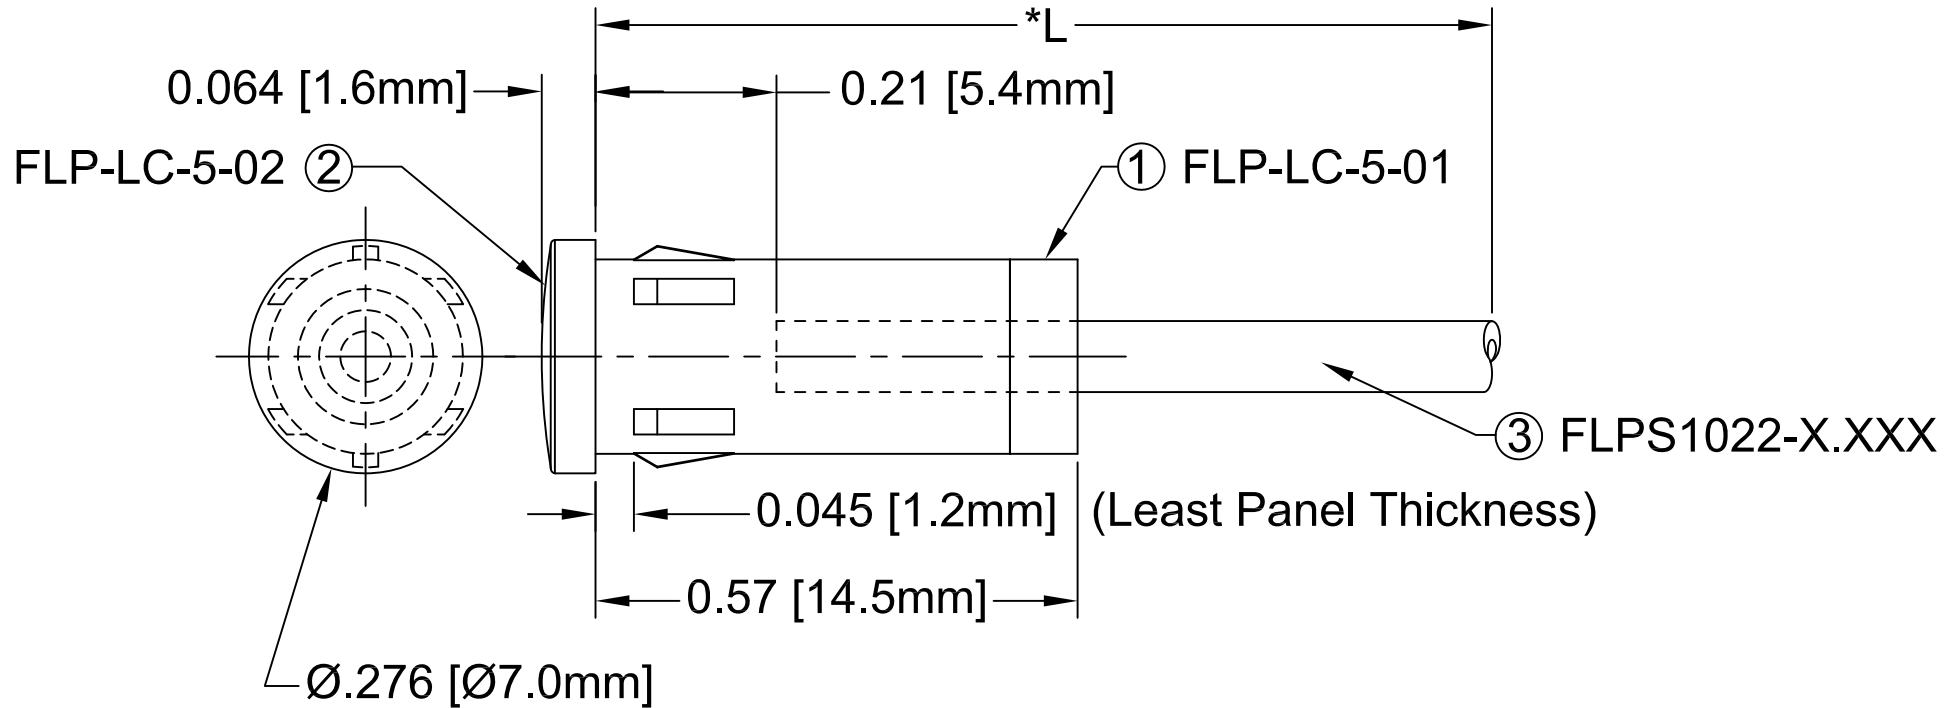

ITEM	Q'TY	PART NUMBER	PART DESCRIPTION
1	1	FLP-LC-5-01	HOLDER CAP, FLEXIBLE LIGHT-PIPE, INSERT
2	1	FLP-LC-5-02	HOLDER CAP, FLEXIBLE LIGHT-PIPE, BODY
3	1	FLPS1022-X.XXX	LIGHT PIPE CABLE, CUT LENGTH IN INCHES

REV.	DESCRIPTION	DATE	APPROVED
C	Engineering Update w/o Changes	03/05/04	M. C.
D	Dimensioning Update w/o Changes	01/05/05	M. C.
E	FLP Length Update.	10/18/05	M. C.
F	FLP Length Clarification.	01/11/06	M. C.
G	Updated Fiber in BOM	11/16/12	T. Y.

" L "	Tolerance
0.750" ~ 16.000"	±0.050"
16.100" ~ 40.000"	±0.150"
40.100" ~ 80.000"	±0.300"
80.100" ~ 3,940.0"	±0.5%

*NOTE:
ALLOWABLE CUT LENGTH IS UP TO 3 DECIMAL PLACES.

STANDARD TOLERANCE (UNLESS OTHERWISE SPECIFIED)		 BIVAR [®] 4 THOMAS, IRVINE, CA. 92618 TEL: (949) 951-8808 FAX: (949) 951-3974			
DECIMALS	ANGULAR				
.X ±.1	X° ± 1°				
.XX ±.02			TITLE: LENS CAP / FLP ASSEMBLY, 7mm ROUND		
.XXX ±.010			DESIGNED: Shane Irving	DATE: 05/22/02	PART NO: FLP5-XX.X
CHECKED: M. Chen	DATE: 05/22/02	CAGE CODE : 32559	SHEET # 1 OF 1	CAD GENERATED DOCUMENT, DO NOT MEASURE DRAWING.	