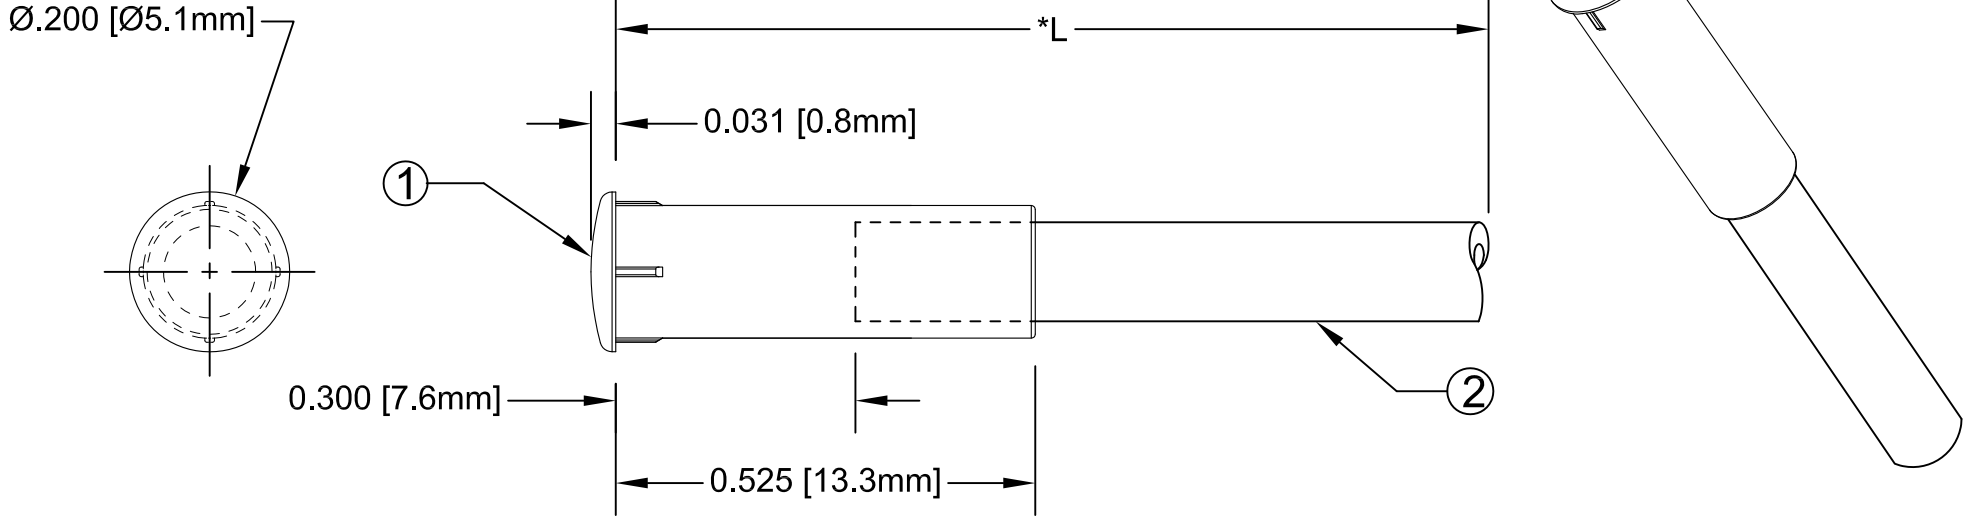

ITEM	Q'TY	PART NUMBER	PART DESCRIPTION
1	1	FLP-LC2	LENS CAP, FLEXIBLE LIGHT-PIPE, 5mm ROUND
2	1	FLPS2031-X.XXX	2mm LIGHT PIPE CABLE, CUT LENGTH IN INCHES

REV.	DESCRIPTION	DATE	APPROVED
A	Engineering Release	09/14/09	T. Y.
B	Updated Fiber In BOM	11/14/12	T. Y.

" L "	Tolerance
0.750" ~ 16.000"	±0.050"
16.100" ~ 40.000"	±0.150"
40.100" ~ 80.000"	±0.300"
80.100" ~ 3,940.0"	±0.5%

*NOTE:
ALLOWABLE CUT LENGTH IS UP TO 3 DECIMAL PLACES.

STANDARD TOLERANCE (UNLESS OTHERWISE SPECIFIED)		 BIVAR [®] 4 THOMAS, IRVINE, CA. 92618 TEL: (949) 951-8808 FAX: (949) 951-3974	
DECIMALS	ANGULAR		
.X ±.1	X° ± 1°	 TITLE: LENS CAP / FLP ASSEMBLY, 5mm ROUND	
.XX ±.02			
.XXX ±.010			
DESIGNED: Brian Oliver	DATE: 09/14/09	PART NO: LC2-XX.X	REVISION: B
CHECKED: Fred Jensen	DATE: 09/14/09	CAGE CODE : 32559	SHEET # 1 OF 1
CAD GENERATED DOCUMENT, DO NOT MEASURE DRAWING.			