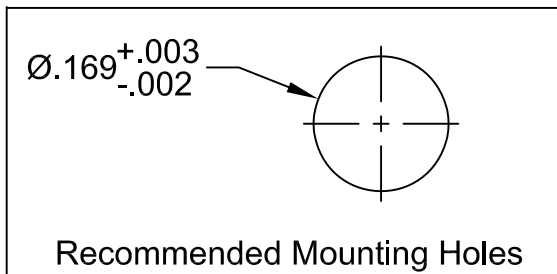

ITEM	Q'TY	PART NUMBER	PART DESCRIPTION
1	1	FLP-LC2	LENS CAP, FLEXIBLE LIGHT-PIPE, 5mm ROUND
2	1	FLPS2031-X.XXX	2mm LIGHT PIPE CABLE, CUT LENGTH IN INCHES

REV.	DESCRIPTION	DATE	APPROVED
A	Engineering Release	09/14/09	T. Y.
B	Updated Fiber In BOM	11/14/12	T. Y.

" L "	Tolerance
0.750" ~ 16.000"	±0.050"
16.100" ~ 40.000"	±0.150"
40.100" ~ 80.000"	±0.300"
80.100" ~ 3,940.0"	±0.5%

*NOTE:
ALLOWABLE CUT LENGTH IS UP TO 3 DECIMAL PLACES.

STANDARD TOLERANCE (UNLESS OTHERWISE SPECIFIED)		 BIVAR [®] 4 THOMAS, IRVINE, CA. 92618 TEL: (949) 951-8808 FAX: (949) 951-3974	
DECIMALS	ANGULAR		
.X ±.1	X° ± 1°	 TITLE: LENS CAP / FLP ASSEMBLY, 5mm ROUND	
.XX ±.02			
.XXX ±.010			
DESIGNED: Brian Oliver	DATE: 09/14/09	PART NO: LC2-XX.X	REVISION: B
CHECKED: Fred Jensen	DATE: 09/14/09	CAGE CODE : 32559	SHEET # 1 OF 1
CAD GENERATED DOCUMENT, DO NOT MEASURE DRAWING.			