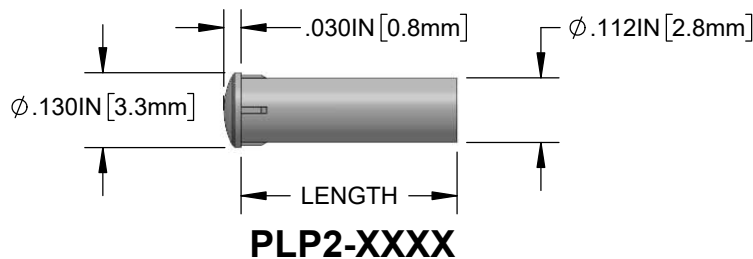

**NOTES:**

1. BEZEL MATERIAL IS NYLON 6/6, UL94 V-0
2. DOUBLE-SIDED ADHESIVE TAPE MATERIAL IS KRAFT PAPER WITH 3M 9482.
3. LIGHT PIPE IS CLEAR POLYCARBONATE, UL94 V-0.
4. PLP2-XXXX LIGHT PIPES ARE PACKAGED AND SHIPPED UNASSEMBLED.

REVISIONS			
REV.	DESCRIPTION	DATE	APPROVED
A	ENGINEERING RELEASE	07/19/23	A.V.

**P/N: MLPS - B - 3 - HHJJ - KK - T - PLP2-XXXX**

ARRAY CONFIGURATION		PITCH (ROW - COLUMN) "KK"			BEZEL MOUNT "T"	LIGHT PIPE LENGTH	
ROWS "HH"	COLUMNS "JJ"	PITCH	ROW "K_"	COLUMN "_K"	2	LENGTH	CODE "XXXX"
01	01	0.000 IN 0.200 IN	0	0	4	.188 IN	188
02	02		C	C	6	.215 IN	215
03	03		8	10	8	.250 IN	250
04	04		12	14	10	.313 IN	313
05	05		14		12	.350 IN	350
06	06				14	.375 IN	375
07	07					.500 IN	500
08	08					.625 IN	625
09	09					.750 IN	750
10	10					1.000 IN	1000
11	11					1.200 IN	1200
12	12					5.0 mm	5MM
	13				6.0 mm	6MM	
	14				7.0 mm	7MM	
					8.0 mm	8MM	
					9.0 mm	9MM	
					10.0 mm	10MM	

**PART NO. EXAMPLE:**

**MLPS-B-3-0205-CC-2-PLP2-375**

- 2 ROWS, 5 COLUMNS
- .200 X .200 PITCH (ROW-COLUMN)
- 2 BEZEL MOUNTS
- PLP2-375 LIGHT PIPE

**CUSTOMER USE DRAWING**

STANDARD TOLERANCE (UNLESS OTHERWISE SPECIFIED)		 4 THOMAS, IRVINE, CA. 92618 TEL: (949) 951-8808 FAX: (949) 951-3974	
DECIMALS	ANGULAR		
.X ± .1	X° ± 1°	TITLE: MODULAR LIGHT PIPE SYSTEM, BEZEL, PLP2-XXXX DRAWING NO: MLPS-B-3-HHJJ-KK-T-PLP2-XXXX_A REVISION: A	
.XX ± .01			
.XXX ± .005			
DESIGNED: A.VALDEZ	DATE: 07/19/2023	SHEET SIZE: A	CAGE CODE: 32559
REVISOR:	DATE:	SCALE: N/A	SHEET # 1 OF 1
CHECKED: MICHAEL P.	DATE: 07/19/2023	CAD GENERATED DOCUMENT, DO NOT MEASURE DRAWING	