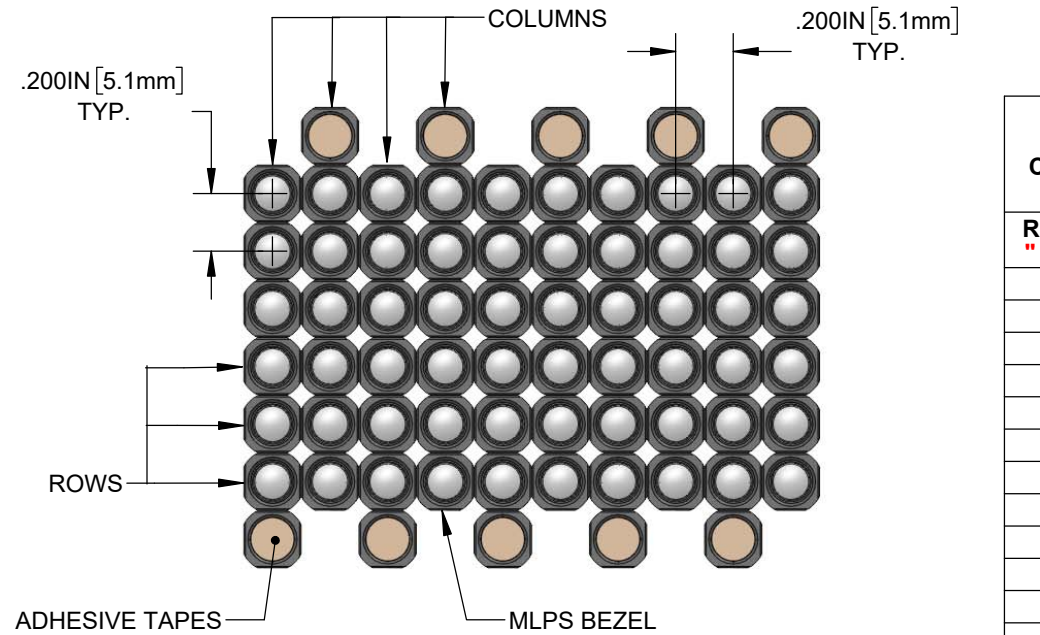

**NOTES:**

1. BEZEL MATERIAL IS NYLON 6/6, UL94 V-0
2. DOUBLE-SIDED ADHESIVE TAPE MATERIAL IS KRAFT PAPER WITH 3M 9482.
3. LIGHT PIPE IS CLEAR POLYCARBONATE, UL94 V-0.
4. PLP2-XXXX LIGHT PIPES ARE PACKAGED AND SHIPPED UNASSEMBLED.

REVISIONS			
REV.	DESCRIPTION	DATE	APPROVED
A	ENGINEERING RELEASE	07/19/23	A.V.

**P/N: MLPS - B - 3 - HHJJ - KK - T - PLP2-XXXX**

ARRAY CONFIGURATION		PITCH (ROW - COLUMN) "KK"			BEZEL MOUNT "T"	LIGHT PIPE LENGTH	
ROWS "HH"	COLUMNS "JJ"	PITCH	ROW "K_"	COLUMN "_K"	2	LENGTH	CODE "XXXX"
01	01	0.000 IN 0.200 IN	0	0	4	.188 IN	188
02	02		C	C	6	.215 IN	215
03	03		8	10	8	.250 IN	250
04	04		12	14	10	.313 IN	313
05	05		14		12	.350 IN	350
06	06				14	.375 IN	375
07	07					.500 IN	500
08	08					.625 IN	625
09	09					.750 IN	750
10	10					1.000 IN	1000
11	11					1.200 IN	1200
12	12					5.0 mm	5MM
	13				6.0 mm	6MM	
	14				7.0 mm	7MM	
					8.0 mm	8MM	
					9.0 mm	9MM	
					10.0 mm	10MM	

**PART NO. EXAMPLE:**

**MLPS-B-3-0205-CC-2-PLP2-375**

- 2 ROWS, 5 COLUMNS
- .200 X .200 PITCH (ROW-COLUMN)
- 2 BEZEL MOUNTS
- PLP2-375 LIGHT PIPE

**CUSTOMER USE DRAWING**

STANDARD TOLERANCE (UNLESS OTHERWISE SPECIFIED)		 4 THOMAS, IRVINE, CA. 92618 TEL: (949) 951-8808 FAX: (949) 951-3974	
DECIMALS	ANGULAR		
.X ± .1	X° ± 1°	TITLE: MODULAR LIGHT PIPE SYSTEM, BEZEL, PLP2-XXXX DRAWING NO: MLPS-B-3-HHJJ-KK-T-PLP2-XXXX_A REVISION: A	
.XX ± .01			
.XXX ± .005			
DESIGNED: A.VALDEZ	DATE: 07/19/2023	SHEET SIZE: A	CAGE CODE: 32559
REVISOR:	DATE:	SCALE: N/A	SHEET # 1 OF 1
CHECKED: MICHAEL P.	DATE: 07/19/2023	CAD GENERATED DOCUMENT, DO NOT MEASURE DRAWING	