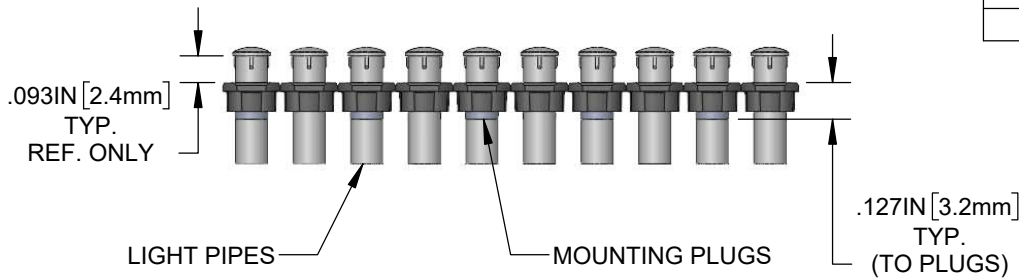

**NOTES:**

1. BEZEL MATERIAL IS NYLON 6/6, UL94 V-0
2. DOUBLE-SIDED ADHESIVE TAPE MATERIAL IS KRAFT PAPER WITH 3M 9482.
3. LIGHT PIPE IS CLEAR POLYCARBONATE, UL94 V-0.
4. PLP2-XXXX LIGHT PIPES ARE PACKAGED AND SHIPPED UNASSEMBLED.

REVISIONS			
REV.	DESCRIPTION	DATE	APPROVED
A	ENGINEERING RELEASE	07/19/23	A.V.

**P/N: MLPS - B - 3 - HHJJ - KK - T - PLP2-XXXX**

ARRAY CONFIGURATION		PITCH (ROW - COLUMN) "KK"			BEZEL MOUNT "T"	LIGHT PIPE LENGTH	
ROWS "HH"	COLUMNS "JJ"	PITCH	ROW "K_"	COLUMN "_K"	2	LENGTH	CODE "XXXX"
01	01	0.000 IN 0.200 IN	0	0	4	.188 IN	188
02	02		C	C	6	.215 IN	215
03	03		8	10	8	.250 IN	250
04	04		12	14	10	.313 IN	313
05	05		14		12	.350 IN	350
06	06				14	.375 IN	375
07	07					.500 IN	500
08	08					.625 IN	625
09	09					.750 IN	750
10	10					1.000 IN	1000
11	11					1.200 IN	1200
12	12					5.0 mm	5MM
	13				6.0 mm	6MM	
	14				7.0 mm	7MM	
					8.0 mm	8MM	
					9.0 mm	9MM	
					10.0 mm	10MM	

**PART NO. EXAMPLE:**

**MLPS-B-3-0205-CC-2-PLP2-375**

- 2 ROWS, 5 COLUMNS
- .200 X .200 PITCH (ROW-COLUMN)
- 2 BEZEL MOUNTS
- PLP2-375 LIGHT PIPE

**CUSTOMER USE DRAWING**

STANDARD TOLERANCE (UNLESS OTHERWISE SPECIFIED)		 4 THOMAS, IRVINE, CA. 92618 TEL: (949) 951-8808 FAX: (949) 951-3974	
DECIMALS	ANGULAR		
.X ± .1	X° ± 1°	TITLE: MODULAR LIGHT PIPE SYSTEM, BEZEL, PLP2-XXXX DRAWING NO: MLPS-B-3-HHJJ-KK-T-PLP2-XXXX_A REVISION: A	
.XX ± .01			
.XXX ± .005			
DESIGNED: A.VALDEZ	DATE: 07/19/2023	SHEET SIZE: A	CAGE CODE: 32559
REVISOR:	DATE:	SCALE: N/A	SHEET # 1 OF 1
CHECKED: MICHAEL P.	DATE: 07/19/2023	CAD GENERATED DOCUMENT, DO NOT MEASURE DRAWING	