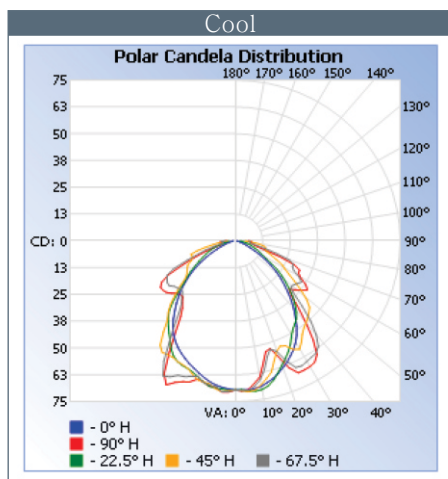

PENINSULA SERIES

P3100 STANDARD (S)

ORDERING INFORMATION

Choose the option that best suits your needs and write its corresponding code on the appropriate line to form product code.

Model	Color	Type	Example
P3100	C - 6500K N - 4500K W - 3000K S - 2700K	S-Standard	P3100-C-S

All luminaires are easily customizable. Please contact us to inquire about customizing a luminaires to fill your needs.

Order power accessories as separate catalog numbers from the Accessories section below. (Note: 2 mounting screws and double sided tape included for mounting of Standard luminaires.)

ACCESSORIES

Universal Regulated Quick Connect Power Supply (North American Plug)

Universal Regulated Quick Connect Power Supply (Euro Plug)

In-line On/Off Switch

Califia Lighting Part #WA-UL-001

Califia Lighting Part #WA-VDE-001

Califia Lighting Part #SW-1001

PHOTOMETRY CHARACTERISTICS