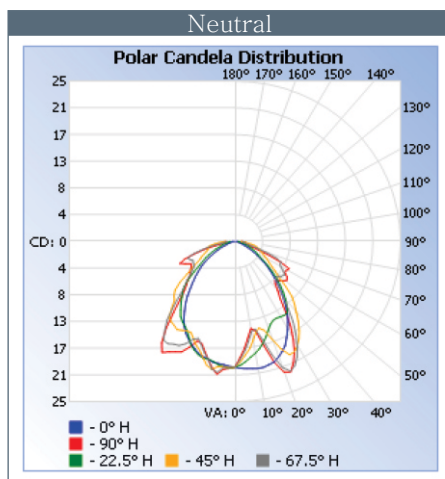

SPECIFICATIONS

Color Temperature	Lumen Output	Efficacy (lm/W)	Color Rendering Index (CRI)
Cool (C) - 6500K	190	95	80
Neutral (N) - 4500K	180	90	75
Warm (W) - 3000K	170	85	70
Soft (S) - 2700K	160	85	66

Rated Life:	50,000 hours
Beam Angle:	120°
Power Consumption:	2 Watts
Operating Temperature:	0° C ~+ 40° C
Voltage Input:	24VDC, Constant Voltage
Controls:	See Accessory SW-1001
Housing:	Extruded Plastic, Black Polycarbonate Lens, Clear
Weight:	53
Dimensions:	W .83" (21.1mm) H .60" (15.2mm) L 12" (304.8mm) ** **not including mounts

Califia Lighting Part #SW-1001

PHOTOMETRY CHARACTERISTICS

X-ON Electronics

Largest Supplier of Electrical and Electronic Components

Click to view similar products for [LED Lighting Fixtures](#) category:

Click to view products by [Bivar](#) manufacturer: