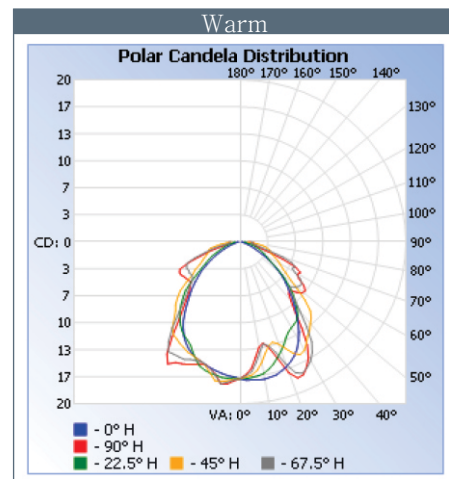

PENINSULA SERIES

P3100 STANDARD (S)

ORDERING INFORMATION

Choose the option that best suits your needs and write its corresponding code on the appropriate line to form product code.

Model	Color	Type	Example
P3100	C - 6500K N - 4500K W - 3000K S - 2700K	S-Standard	P3100-C-S

All luminaires are easily customizable. Please contact us to inquire about customizing a luminaires to fill your needs.

Order power accessories as separate catalog numbers from the Accessories section below. (Note: 2 mounting screws and double sided tape included for mounting of Standard luminaires.)

ACCESSORIES

Universal Regulated Quick Connect Power Supply (North American Plug)

Universal Regulated Quick Connect Power Supply (Euro Plug)

In-line On/Off Switch

Califia Lighting Part #WA-UL-001

Califia Lighting Part #WA-VDE-001

Califia Lighting Part #SW-1001

PHOTOMETRY CHARACTERISTICS