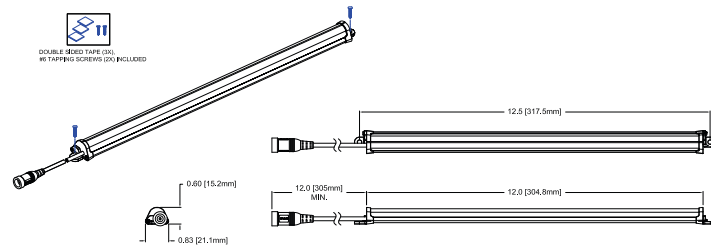

FEATURES:

- Semi-Diffused
- Instant On
- Directional Efficiency
- Mercury Free
- Low Profile
- Lead Free
- Long Life
- No UV

The Peninsula's durable plastic construction makes it an economical lightweight luminaire delivering a wide range of semi-diffused light output.

SPECIFICATIONS

Color Temperature	Lumen Output	Efficacy (lm/W)	Color Rendering Index (CRI)
Cool (C) - 6500K	190	95	80
Neutral (N) - 4500K	180	90	75
Warm (W) - 3000K	170	85	70
Soft (S) - 2700K	160	85	66

Rated Life:	50,000 hours
Beam Angle:	120°
Power Consumption:	2 Watts
Operating Temperature:	0° C ~+ 40° C
Voltage Input:	24VDC, Constant Voltage
Controls:	See Accessory SW-1001
Housing:	Extruded Plastic, Black Polycarbonate Lens, Clear
Weight:	53
Dimensions:	W .83" (21.1mm) H .60" (15.2mm) L 12" (304.8mm) ** **not including mounts

Compliance:

Restriction of Hazardous Substances Directive (RoHS) implements EU Directive 2002 / 95 which bans placing electrical and hazardous equipment that contains more than agreed levels of hazardous substances on the EU market. For a list of these substances, visit www.rohs.gov.uk.

DIMENSIONS