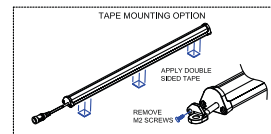

FEATURES:

- Semi-Diffused
- Instant On
- Directional Efficiency
- Mercury Free
- Low Profile
- Lead Free
- Long Life
- No UV

The Peninsula's durable plastic construction makes it an economical lightweight luminaire delivering a wide range of semi-diffused light output.

SPECIFICATIONS

Color Temperature	Lumen Output	Efficacy (lm/W)	Color Rendering Index (CRI)
Cool (C) - 6500K	190	95	80
Neutral (N) - 4500K	180	90	75
Warm (W) - 3000K	170	85	70
Soft (S) - 2700K	160	85	66

Rated Life:	50,000 hours
Beam Angle:	120°
Power Consumption:	2 Watts
Operating Temperature:	0° C ~+ 40° C
Voltage Input:	24VDC, Constant Voltage
Controls:	See Accessory SW-1001
Housing:	Extruded Plastic, Black Polycarbonate Lens, Clear
Weight:	53
Dimensions:	W .83" (21.1mm) H .60" (15.2mm) L 12" (304.8mm) ** **not including mounts

Compliance:

Restriction of Hazardous Substances Directive (RoHS) implements EU Directive 2002 / 95 which bans placing electrical and hazardous equipment that contains more than agreed levels of hazardous substances on the EU market. For a list of these substances, visit www.rohs.gov.uk.

DIMENSIONS