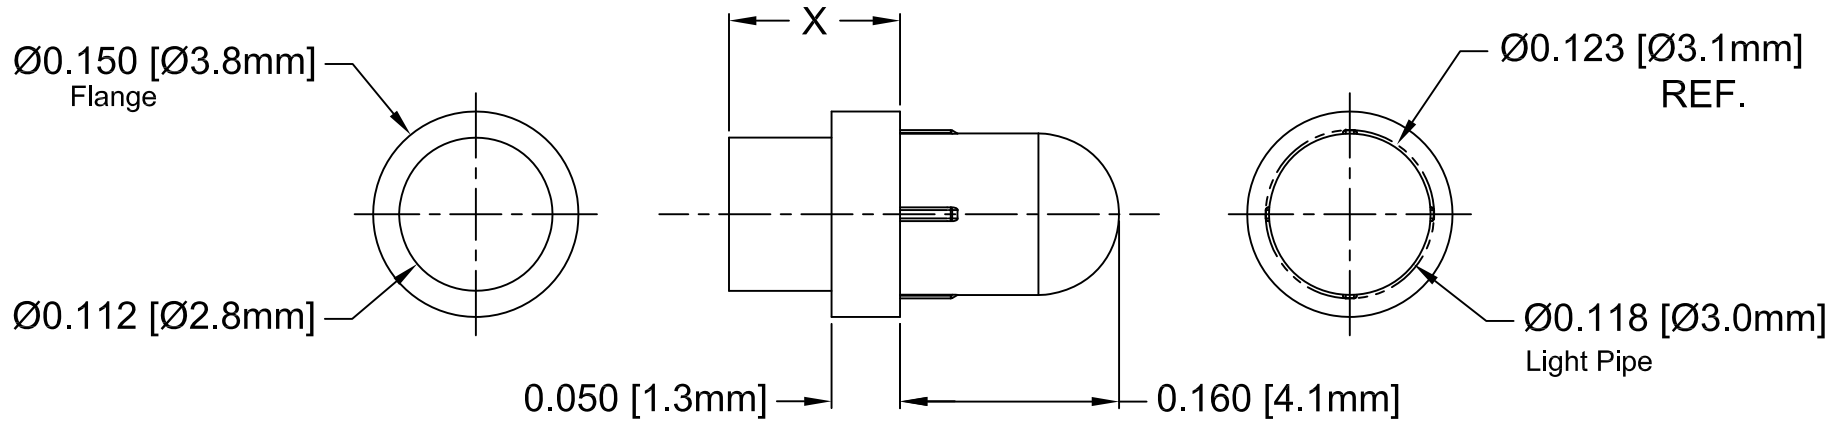

Part No.	X = Body Length
PLP1-125	0.125 (3.2mm)
PLP1-250	0.250 (6.4mm)
PLP1-350	0.350 (8.9mm)
PLP1-375	0.375 (9.5mm)
PLP1-460	0.460 (11.7mm)
PLP1-500	0.500 (12.7mm)
PLP1-625	0.625 (15.9mm)
PLP1-750	0.750 (19.0mm)

REV.	DESCRIPTION	DATE	APPROVED
K	Updated Rib Dimension.	04/10/09	T. Y.
L	Updated General Specifications Note 1.	10/01/12	T. Y.

2. MATERIAL: POLYCARBONATE, 94V-0, CLEAR. BIVAR MATERIAL CODE 47-CR.
SAM YANG CORPORATION POLYCARBONATE 3025N2 CLEAR.

1. GENERAL SPECIFICATIONS: BIVAR MOLDED COMPONENT SPECIFICATION BV00-E101 and BSMC-1001 .

STANDARD TOLERANCE (UNLESS OTHERWISE SPECIFIED)		 4 THOMAS, IRVINE, CA. 92618 TEL: (949) 951-8808 FAX: (949) 951-3974	
DECIMALS	ANGULAR		
.X ± .1	X° ± 1°		TITLE: PRESS-FIT, PANEL MOUNT, LIGHT PIPE, ROUND TOP
.XX ± .01			
.XXX ± .005			
DESIGNED: Michael Chen	DATE: 01/16/02	PART NO: PLP1-XXX	REVISION: L
CHECKED: E. M. Muldoon	DATE: 04/26/02	CAGE CODE : 32559	SHEET # 1 OF 1