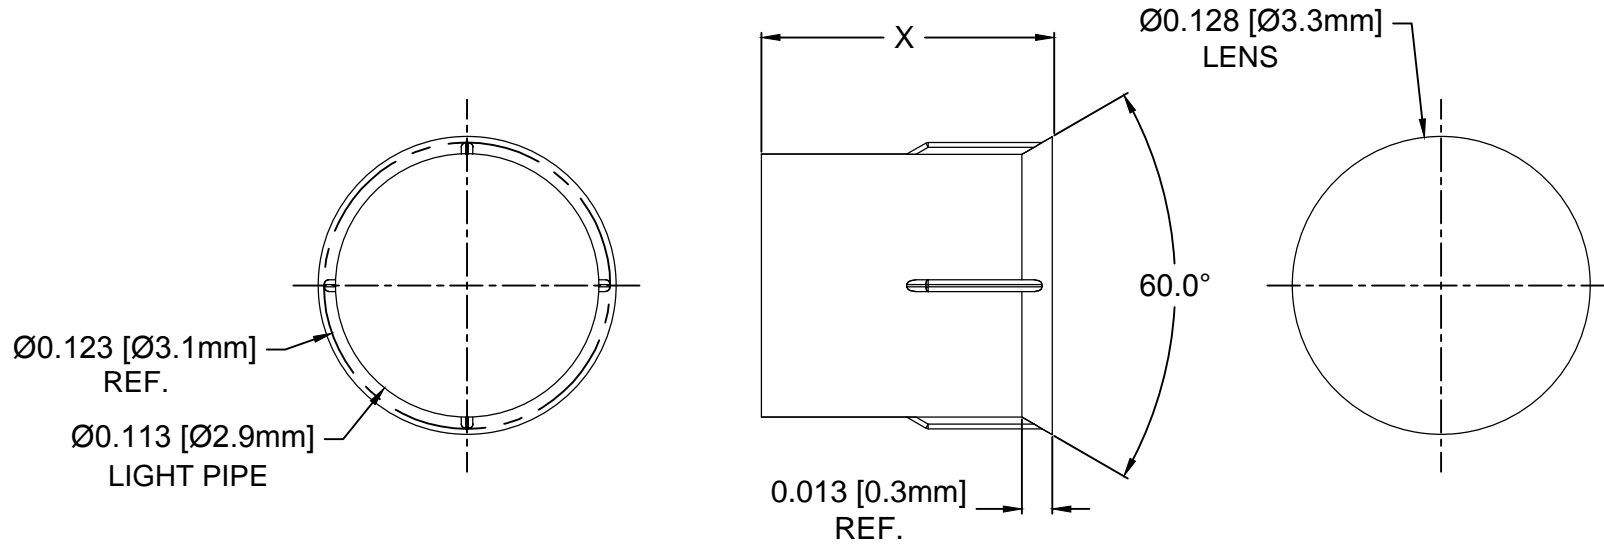

REV.	DESCRIPTION	DATE	APPROVED
B	Engineering Release	07/15/15	J. C.
C	Added Color Options, Sheet #2	01/25/16	J. C.
D	Revised Color Table, Sheet #2	07/02/18	G. O.

**BODY LENGTHS FOR CLEAR LIGHT PIPES.**

Part No.	X = Body Length
PLPC3-100	0.100 ( 2.5mm )
PLPC3-125	0.125 ( 3.2mm )
PLPC3-188	0.188 ( 4.8mm )
PLPC3-250	0.250 ( 6.4mm )
PLPC3-313	0.313 ( 7.9mm )
PLPC3-375	0.375 ( 9.5mm )
PLPC3-500	0.500 ( 12.7mm )
PLPC3-3MM	3mm ( 0.118" )
PLPC3-4MM	4mm ( 0.157" )
PLPC3-5MM	5mm ( 0.197" )
PLPC3-6MM	6mm ( 0.236" )
PLPC3-7MM	7mm ( 0.276" )
PLPC3-8MM	8mm ( 0.315" )
PLPC3-9MM	9mm ( 0.354" )
PLPC3-10MM	10mm ( 0.394" )

## AVAILABLE COLOR OPTIONS

PLPC3 -      -

RIGID LIGHT PIPE  
SERIES

LENGTH

PART NUMBER	BODY LENGTH
PLPC3-100	0.100" (2.5mm)
PLPC3-125	0.125" (3.2mm)
PLPC3-2.5mm	2.5mm (0.100")
PLPC3-3mm	3mm (0.118")

COLOR	Order Code
TINTED BLUE	BE
TINTED GREEN	GN
TINTED RED	RD
TINTED YELLOW	YW

PLPC3 -      -

RIGID LIGHT PIPE  
SERIES

LENGTH

PART NUMBER	BODY LENGTH
PLPC3-100	0.100" (2.5mm)
PLPC3-125	0.125" (3.2mm)
PLPC3-2.5mm	2.5mm (0.100")
PLPC3-3mm	3mm (0.118")

COLOR	Order Code
DIFFUSED	D
SMOKED	S