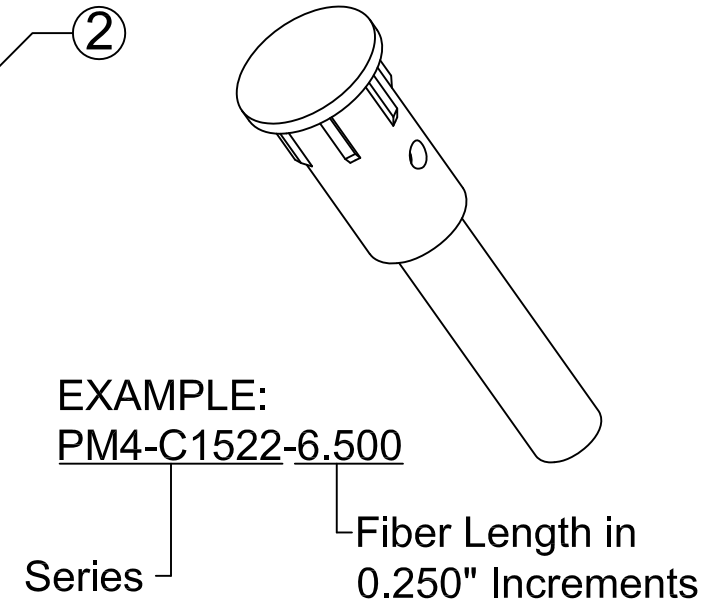

ITEM	Q'TY	PART NUMBER	PART DESCRIPTION
1	1	FLP-LC	HOLDER CAP, FLEXIBLE LIGHT-PIPE
2	1	FLPS1522-X.XXX	1.5mm LIGHT PIPE CABLE, CUT LENGTH IN INCHES

REV.	DESCRIPTION	DATE	APPROVED
A	Engineering Release	04/20/12	T. Y.
B	Updated Fiber IN BOM	12/12/12	T. Y.

*Length "XX.XX"	Tolerance
0.750" ~ 16.000"	±0.050"
16.250" ~ 40.000"	±0.150"
40.250" ~ 80.000"	±0.300"
80.250" ~ 500.0"	±0.5%

*NOTE:
AVAILABLE CUT LENGTH IS UP TO 3 DECIMAL PLACES

STANDARD TOLERANCE (UNLESS OTHERWISE SPECIFIED)		 BIVAR [®] 4 THOMAS, IRVINE, CA. 92618 TEL: (949) 951-8808 FAX: (949) 951-3974	
DECIMALS	ANGULAR		
.X ±.1	X° ± 1°	 TITLE: 4mm Circular Lens Flexible Light Pipe FLPS1522 Indicators	
.XX ±.02			
.XXX ±.010			
DESIGNED: Ty Yin	DATE: 04/20/12	PART NO: PM4-C1522-XX.XX	REVISION: B
CHECKED: B. Oliver	DATE: 04/20/12	CAGE CODE : 32559	SHEET # 1 OF 1
CAD GENERATED DOCUMENT, DO NOT MEASURE DRAWING.			