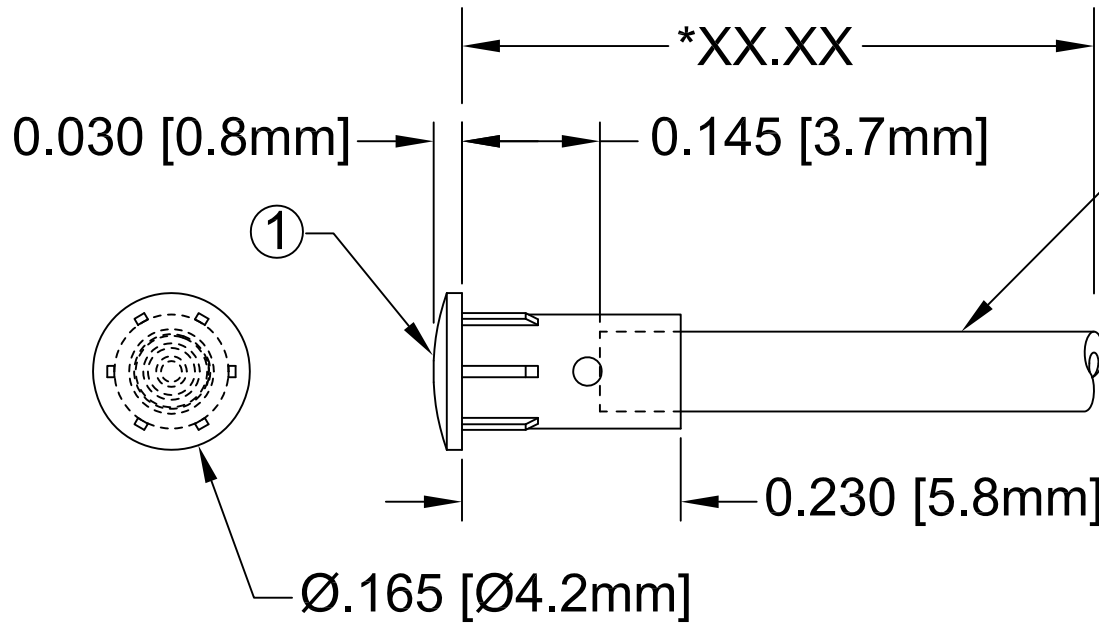

ITEM	Q'TY	PART NUMBER	PART DESCRIPTION
1	1	FLP-LC	HOLDER CAP, FLEXIBLE LIGHT-PIPE
2	1	FLPS1522-X.XXX	1.5mm LIGHT PIPE CABLE, CUT LENGTH IN INCHES

REV.	DESCRIPTION	DATE	APPROVED
A	Engineering Release	04/20/12	T. Y.
B	Updated Fiber IN BOM	12/12/12	T. Y.

*Length "XX.XX"	Tolerance
0.750" ~ 16.000"	±0.050"
16.250" ~ 40.000"	±0.150"
40.250" ~ 80.000"	±0.300"
80.250" ~ 500.0"	±0.5%

*NOTE:
AVAILABLE CUT LENGTH IS UP TO 3 DECIMAL PLACES

STANDARD TOLERANCE (UNLESS OTHERWISE SPECIFIED)		 BIVAR [®] 4 THOMAS, IRVINE, CA. 92618 TEL: (949) 951-8808 FAX: (949) 951-3974	
DECIMALS	ANGULAR		
.X ±.1	X° ± 1°	 TITLE: 4mm Circular Lens Flexible Light Pipe FLPS1522 Indicators	
.XX ±.02			
.XXX ±.010			
DESIGNED: Ty Yin	DATE: 04/20/12	PART NO: PM4-C1522-XX.XX	REVISION: B
CHECKED: B. Oliver	DATE: 04/20/12	CAGE CODE : 32559	SHEET # 1 OF 1
CAD GENERATED DOCUMENT, DO NOT MEASURE DRAWING.			