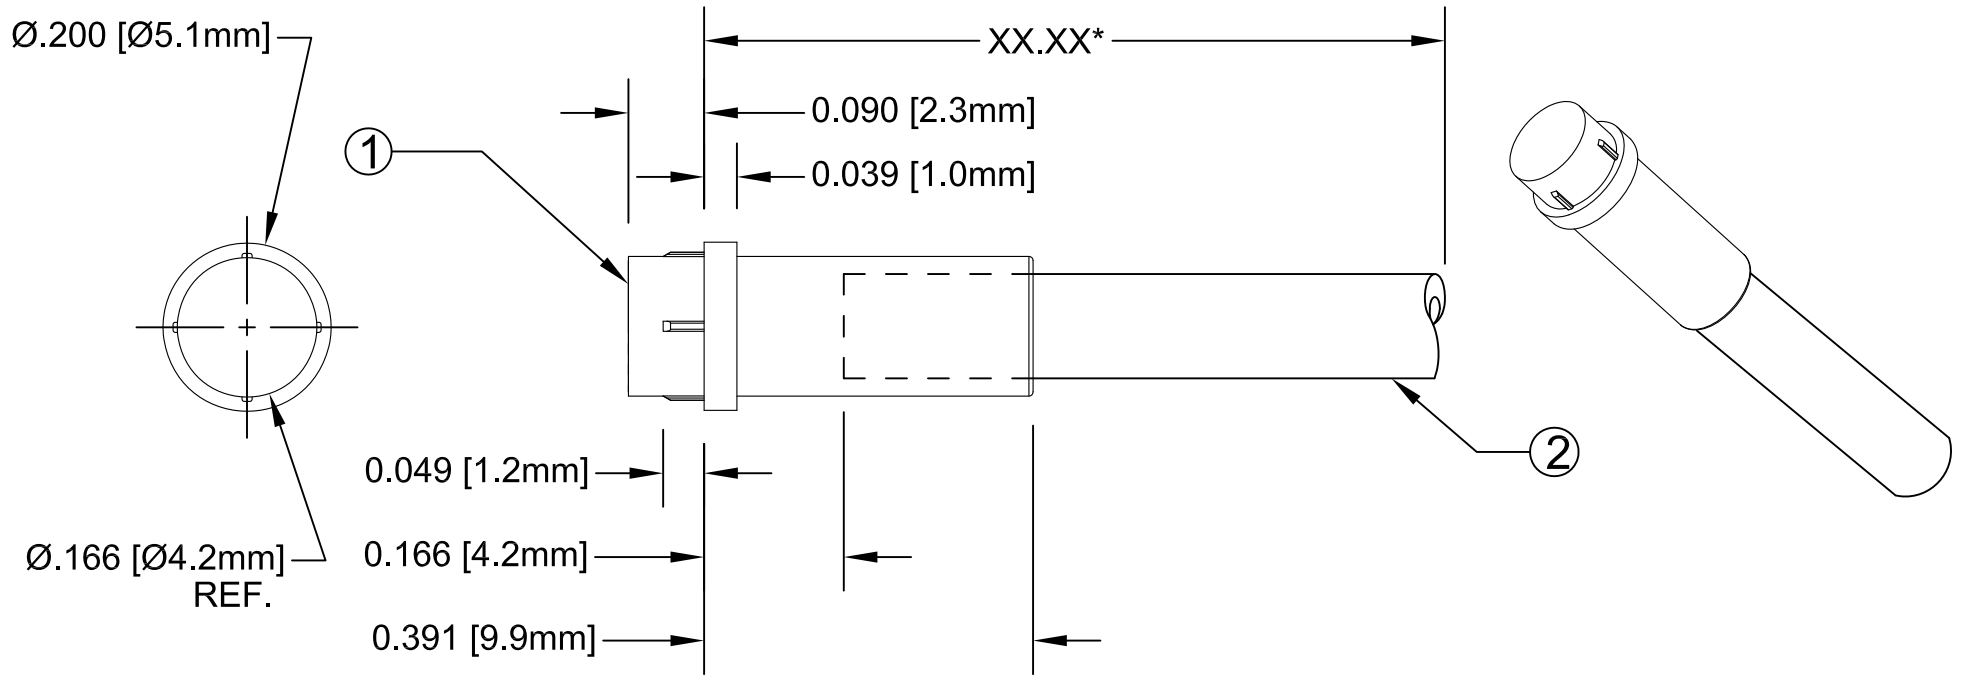

ITEM	Q'TY	PART NUMBER	PART DESCRIPTION
1	1	FLP-P4-F	LENS CAP, FLEXIBLE LIGHT-PIPE, FLAT FACE
2	1	FLPS2031-XX.X	2mm LIGHT PIPE CABLE, CUT LENGTH IN INCHES

REV.	DESCRIPTION	DATE	APPROVED
A	Engineering Release	04/20/12	T. Y.

*Length "XX.XX"	Tolerance
2.50" ~ 16.00"	±0.050"
16.25" ~ 40.00"	±0.15"
40.25" ~ 80.00"	±0.30"
80.25" ~ 500.0"	±0.5%

EXAMPLE:
PM4-F2031-6.50
 Series Fiber Length in
 0.25" Increments

STANDARD TOLERANCE (UNLESS OTHERWISE SPECIFIED)		BIVAR [®] 4 THOMAS, IRVINE, CA. 92618 TEL: (949) 951-8808 FAX: (949) 951-3974	
DECIMALS	ANGULAR		
.X ± .1	X° ± 1°	 TITLE: 4mm Flat Lens Flexible Light Pipe FLPS2031 Indicators	
.XX ± .02			
.XXX ± .010			
DESIGNED: Ty Yin	DATE: 04/20/12	PART NO: PM4-F2031-XX.XX	REVISION: A
CHECKED: B. Oliver	DATE: 04/20/12	CAGE CODE : 32559	SHEET # 1 OF 1
CAD GENERATED DOCUMENT. DO NOT MEASURE DRAWING.			