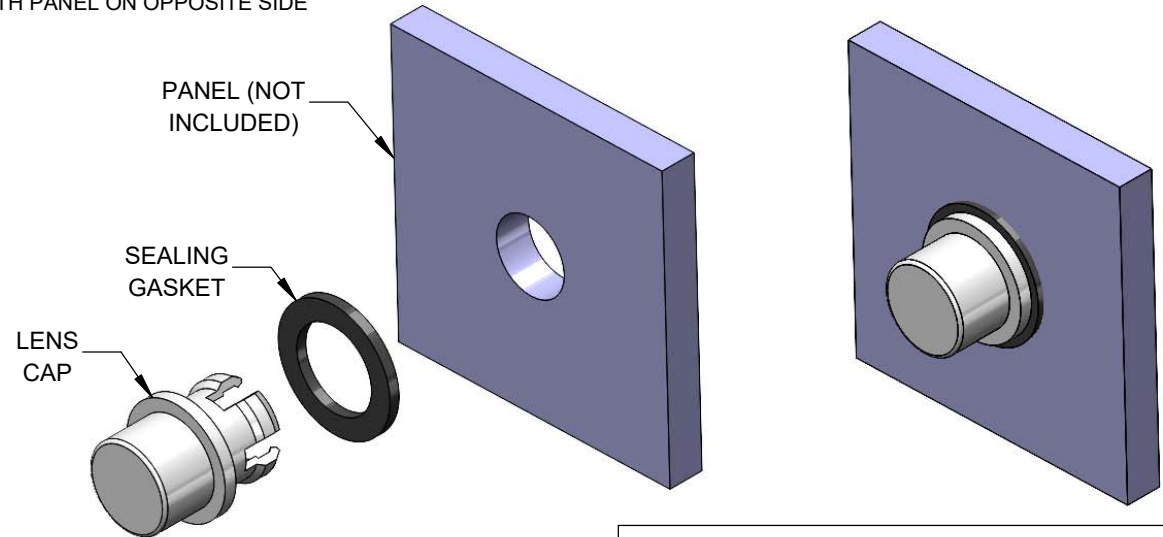

CUSTOMER USE DRAWING