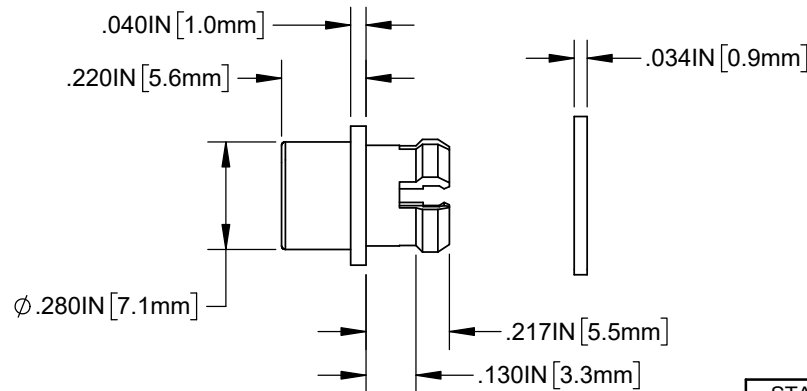

NOTES:

1. COMPONENTS SHIPPED UNASSEMBLED.
2. MATERIAL: POLYCARBONATE LENS & IP RATED POLYURETHANE SEALING GASKET WITH ADHESIVE.
3. ASSEMBLY INSTRUCTIONS FOR IP68 RATING
 - CLEAN PANEL SURFACE WITH ALCOHOL
 - PEEL LINER TAPE OFF OF THE TOP OF THE SEALING GASKET AND KEEP ON PLASTIC SHEET
 - APPLY SEALING GASKET TO PANEL HOLE AS CENTERED AS POSSIBLE AND PEEL PLASTIC SHEET SLOWLY AWAY
 - INSERT LENS CAP INTO PANEL UNTIL LENS TABS ENGAGE WITH PANEL ON OPPOSITE SIDE

CUSTOMER USE DRAWING

SAMPLE PART NUMBER

STANDARD TOLERANCE (UNLESS OTHERWISE SPECIFIED)		 4 THOMAS, IRVINE, CA. 92618 TEL: (949) 951-8808 FAX: (949) 951-3974			
DECIMALS	ANGULAR				
.X ± .1	X° ± 1°	TITLE: IP68 LENS CAP			
.XX ± .01					
.XXX ± .005		DESIGNED: K. BARON	DATE: 4/29/2021	DRAWING NO: SGLC-3MM-F-XX	REVISION: A
		REVISD: N/A	DATE:	SHEET SIZE A	CAGE CODE: 32559
		CHECKED: A. VALDEZ	DATE: 4/29/2021	SCALE: 2:1	SHEET # 1 OF 2

CAD GENERATED DOCUMENT, DO NOT MEASURE DRAWING

FOR OPTIMAL LIGHT DISTRIBUTION FOLLOW PRODUCT PLACEMENT INSTRUCTIONS LISTED BELOW:

PRODUCTS INSERTED COMPLETELY INSIDE LENS CAP:

- * LPR5 LIGHT PIPE SERIES
- * 5mm DISCRETE LEDS

PRODUCTS RECESSED & FLUSH WITH PANEL:

- * 1.8mm DISCRETE LEDS
- * 3mm DISCRETE LEDS
- * LPR4 LIGHT PIPE SERIES
- * LPV4 LIGHT PIPE SERIES
- * VLP LIGHT PIPE SERIES
- * SLP3 LIGHT PIPE SERIES
- * RLP1 LIGHT PIPE SERIES