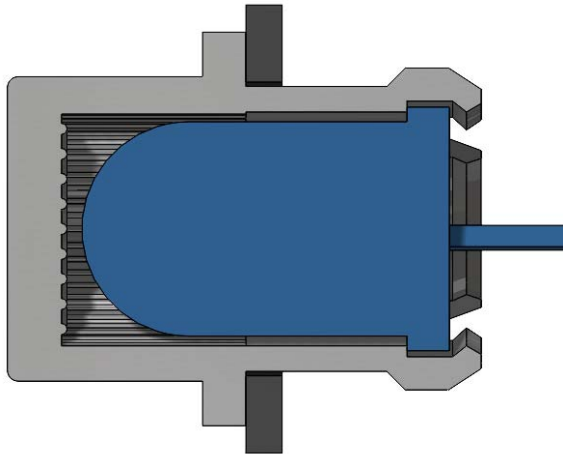

NOTES:

1. COMPONENTS SHIPPED UNASSEMBLED.
2. MATERIAL: POLYCARBONATE LENS & IP RATED POLYURETHANE SEALING GASKET WITH ADHESIVE.
3. ASSEMBLY INSTRUCTIONS FOR IP68 RATING
 - CLEAN PANEL SURFACE WITH ALCOHOL
 - PEEL LINER TAPE OFF OF THE TOP OF THE SEALING GASKET AND KEEP ON PLASTIC SHEET
 - APPLY SEALING GASKET TO PANEL HOLE AS CENTERED AS POSSIBLE AND PEEL PLASTIC SHEET SLOWLY AWAY
 - INSERT LENS CAP INTO PANEL UNTIL LENS TABS ENGAGE WITH PANEL ON OPPOSITE SIDE

CUSTOMER USE DRAWING

SAMPLE PART NUMBER

STANDARD TOLERANCE (UNLESS OTHERWISE SPECIFIED)		 4 THOMAS, IRVINE, CA. 92618 TEL: (949) 951-8808 FAX: (949) 951-3974			
DECIMALS	ANGULAR				
.X ± .1	X° ± 1°	TITLE: IP68 LENS CAP			
.XX ± .01					
.XXX ± .005		DESIGNED: K. BARON	DATE: 4/29/2021	DRAWING NO: SGLC-3MM-F-XX	REVISION: A
		REVISD: N/A	DATE:	SHEET SIZE A	CAGE CODE: 32559
		CHECKED: A. VALDEZ	DATE: 4/29/2021	SCALE: 2:1	SHEET # 1 OF 2

CAD GENERATED DOCUMENT, DO NOT MEASURE DRAWING

FOR OPTIMAL LIGHT DISTRIBUTION FOLLOW PRODUCT PLACEMENT INSTRUCTIONS LISTED BELOW:

PRODUCTS INSERTED COMPLETELY INSIDE LENS CAP:

- * LPR5 LIGHT PIPE SERIES
- * 5mm DISCRETE LEDS

PRODUCTS RECESSED & FLUSH WITH PANEL:

- * 1.8mm DISCRETE LEDS
- * 3mm DISCRETE LEDS
- * LPR4 LIGHT PIPE SERIES
- * LPV4 LIGHT PIPE SERIES
- * VLP LIGHT PIPE SERIES
- * SLP3 LIGHT PIPE SERIES
- * RLP1 LIGHT PIPE SERIES