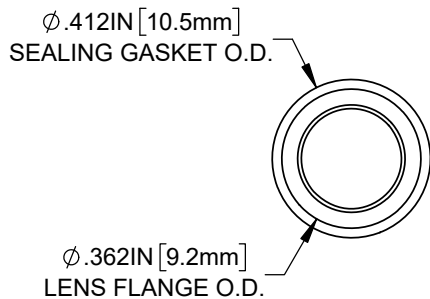

NOTES:

1. COMPONENTS SHIPPED UNASSEMBLED.
2. MATERIAL: POLYCARBONATE LENS & IP RATED POLYURETHANE SEALING GASKET WITH ADHESIVE.
3. ASSEMBLY INSTRUCTIONS FOR IP68 RATING
 - CLEAN PANEL SURFACE WITH ALCOHOL
 - PEEL LINER TAPE OFF OF THE TOP OF THE SEALING GASKET AND KEEP ON PLASTIC SHEET
 - APPLY SEALING GASKET TO PANEL HOLE AS CENTERED AS POSSIBLE AND PEEL PLASTIC SHEET SLOWLY AWAY
 - INSERT LENS CAP INTO PANEL UNTIL LENS TABS ENGAGE WITH PANEL ON OPPOSITE SIDE

CUSTOMER USE DRAWING

SAMPLE PART NUMBER

STANDARD TOLERANCE (UNLESS OTHERWISE SPECIFIED)		 4 THOMAS, IRVINE, CA. 92618 TEL: (949) 951-8808 FAX: (949) 951-3974			
DECIMALS	ANGULAR				
.X ± .1	X° ± 1°	TITLE: IP68 LENS CAP			
.XX ± .01					
.XXX ± .005		DESIGNED: K. BARON	DATE: 4/29/2021	DRAWING NO: SGLC-3MM-F-XX	REVISION: A
		REVISD: N/A	DATE:	SHEET SIZE A	CAGE CODE: 32559
		CHECKED: A. VALDEZ	DATE: 4/29/2021	SCALE: 2:1	SHEET # 1 OF 2

CAD GENERATED DOCUMENT, DO NOT MEASURE DRAWING

FOR OPTIMAL LIGHT DISTRIBUTION FOLLOW PRODUCT PLACEMENT INSTRUCTIONS LISTED BELOW:

PRODUCTS INSERTED COMPLETELY INSIDE LENS CAP:

- * LPR5 LIGHT PIPE SERIES
- * 5mm DISCRETE LEDS

PRODUCTS RECESSED & FLUSH WITH PANEL:

- * 1.8mm DISCRETE LEDS
- * 3mm DISCRETE LEDS
- * LPR4 LIGHT PIPE SERIES
- * LPV4 LIGHT PIPE SERIES
- * VLP LIGHT PIPE SERIES
- * SLP3 LIGHT PIPE SERIES
- * RLP1 LIGHT PIPE SERIES