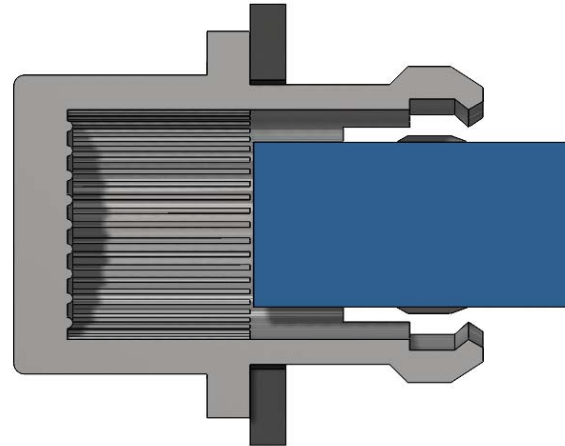

CAD GENERATED DOCUMENT, DO NOT MEASURE DRAWING

FOR OPTIMAL LIGHT DISTRIBUTION FOLLOW PRODUCT PLACEMENT INSTRUCTIONS LISTED BELOW:

PRODUCTS INSERTED COMPLETELY INSIDE LENS CAP:

- * LPR5 LIGHT PIPE SERIES
- * 5mm DISCRETE LEDS

PRODUCTS RECESSED & FLUSH WITH PANEL:

- * 1.8mm DISCRETE LEDS
- * 3mm DISCRETE LEDS
- * LPR4 LIGHT PIPE SERIES
- * LPV4 LIGHT PIPE SERIES
- * VLP LIGHT PIPE SERIES
- * SLP3 LIGHT PIPE SERIES
- * RLP1 LIGHT PIPE SERIES