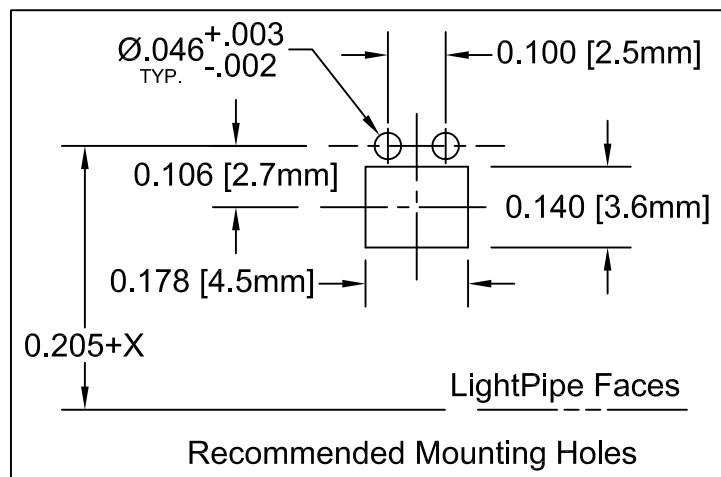

REV.	DESCRIPTION	DATE	APPROVED
J	Added SLP3-150-200-R and SLP3-150-300-F	10/11/13	G. W.

PART NUMBER	Y DIMENSION
SLP3-150-100-F	0.100 [2.54mm] Flat Face
SLP3-150-100-R	0.100 [2.54mm] Round Face
SLP3-150-150-F	0.150 [3.81mm] Flat Face
SLP3-150-150-R	0.150 [3.81mm] Round Face
SLP3-150-200-R	0.200 [5.08mm] Round Face
SLP3-150-250-F	0.250 [6.35mm] Flat Face
SLP3-150-250-R	0.250 [6.35mm] Round Face
SLP3-150-300-F	0.300 [7.62mm] Flat Face
SLP3-150-300-R	0.300 [7.62mm] Round Face
SLP3-150-450-R	0.450 [11.43mm] Round Face

3. ALL DIMENSIONS ARE IN INCHES UNLESS OTHERWISE SPECIFIED
2. MATERIAL: POLYCARBONATE, 94V-0, CLEAR. BIVAR MATERIAL CODE 47-CR.
1. GENERAL SPECIFICATIONS: BIVAR MOLDED COMPONENT SPECIFICATION BV00-E101.

STANDARD TOLERANCE (UNLESS OTHERWISE SPECIFIED)		BIVAR®	
DECIMALS	ANGULAR	4 THOMAS, IRVINE, CA. 92618	
.X ±.1	X° ± 1°	TEL: (949) 951-8808 FAX: (949) 951-3974	
.XX ±.01		TITLE: LIGHT PIPE	
.XXX ±.005		90° VARIABLE CENTERLINE	
DESIGNED: Ty Yin	DATE: 10/17/07	PART NO: SLP3-150-XXX-X	REVISION: J
CHECKED: M. Chen	DATE: 10/17/07	CAGE CODE : 32559	SHEET # 1 OF 1
CAD GENERATED DOCUMENT, DO NOT MEASURE DRAWING.			