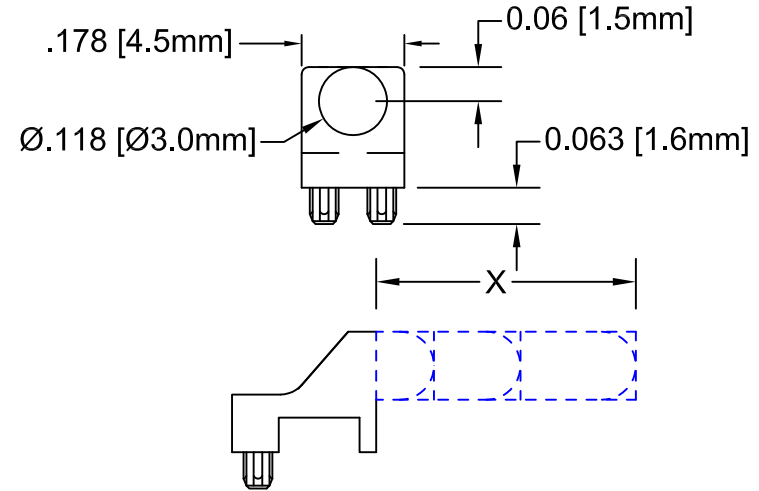

REV.	DESCRIPTION	DATE	APPROVED
J	Added SLP3-150-200-R and SLP3-150-300-F	10/11/13	G. W.

PART NUMBER	Y DIMENSION
SLP3-150-100-F	0.100 [2.54mm] Flat Face
SLP3-150-100-R	0.100 [2.54mm] Round Face
SLP3-150-150-F	0.150 [3.81mm] Flat Face
SLP3-150-150-R	0.150 [3.81mm] Round Face
SLP3-150-200-R	0.200 [5.08mm] Round Face
SLP3-150-250-F	0.250 [6.35mm] Flat Face
SLP3-150-250-R	0.250 [6.35mm] Round Face
SLP3-150-300-F	0.300 [7.62mm] Flat Face
SLP3-150-300-R	0.300 [7.62mm] Round Face
SLP3-150-450-R	0.450 [11.43mm] Round Face

3. ALL DIMENSIONS ARE IN INCHES UNLESS OTHERWISE SPECIFIED
2. MATERIAL: POLYCARBONATE, 94V-0, CLEAR. BIVAR MATERIAL CODE 47-CR.
1. GENERAL SPECIFICATIONS: BIVAR MOLDED COMPONENT SPECIFICATION BV00-E101.

STANDARD TOLERANCE (UNLESS OTHERWISE SPECIFIED)		BIVAR®	
DECIMALS	ANGULAR	4 THOMAS, IRVINE, CA. 92618	
.X ±.1	X° ± 1°	TEL: (949) 951-8808 FAX: (949) 951-3974	
.XX ±.01		TITLE: LIGHT PIPE	
.XXX ±.005		90° VARIABLE CENTERLINE	
DESIGNED: Ty Yin	DATE: 10/17/07	PART NO: SLP3-150-XXX-X	REVISION: J
CHECKED: M. Chen	DATE: 10/17/07	CAGE CODE : 32559	SHEET # 1 OF 1
CAD GENERATED DOCUMENT, DO NOT MEASURE DRAWING.			