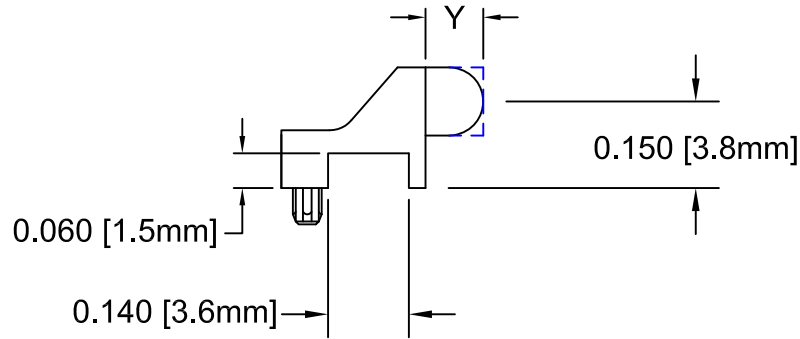

REV.	DESCRIPTION	DATE	APPROVED
J	Added SLP3-150-200-R and SLP3-150-300-F	10/11/13	G. W.

PART NUMBER	Y DIMENSION
SLP3-150-100-F	0.100 [2.54mm] Flat Face
SLP3-150-100-R	0.100 [2.54mm] Round Face
SLP3-150-150-F	0.150 [3.81mm] Flat Face
SLP3-150-150-R	0.150 [3.81mm] Round Face
SLP3-150-200-R	0.200 [5.08mm] Round Face
SLP3-150-250-F	0.250 [6.35mm] Flat Face
SLP3-150-250-R	0.250 [6.35mm] Round Face
SLP3-150-300-F	0.300 [7.62mm] Flat Face
SLP3-150-300-R	0.300 [7.62mm] Round Face
SLP3-150-450-R	0.450 [11.43mm] Round Face

3. ALL DIMENSIONS ARE IN INCHES UNLESS OTHERWISE SPECIFIED
2. MATERIAL: POLYCARBONATE, 94V-0, CLEAR. BIVAR MATERIAL CODE 47-CR.
1. GENERAL SPECIFICATIONS: BIVAR MOLDED COMPONENT SPECIFICATION BV00-E101.

STANDARD TOLERANCE (UNLESS OTHERWISE SPECIFIED)		BIVAR®	
DECIMALS	ANGULAR	4 THOMAS, IRVINE, CA. 92618	
.X ±.1	X° ± 1°	TEL: (949) 951-8808 FAX: (949) 951-3974	
.XX ±.01		TITLE: LIGHT PIPE	
.XXX ±.005		90° VARIABLE CENTERLINE	
DESIGNED: Ty Yin	DATE: 10/17/07	PART NO: SLP3-150-XXX-X	REVISION: J
CHECKED: M. Chen	DATE: 10/17/07	CAGE CODE : 32559	SHEET # 1 OF 1
CAD GENERATED DOCUMENT, DO NOT MEASURE DRAWING.			