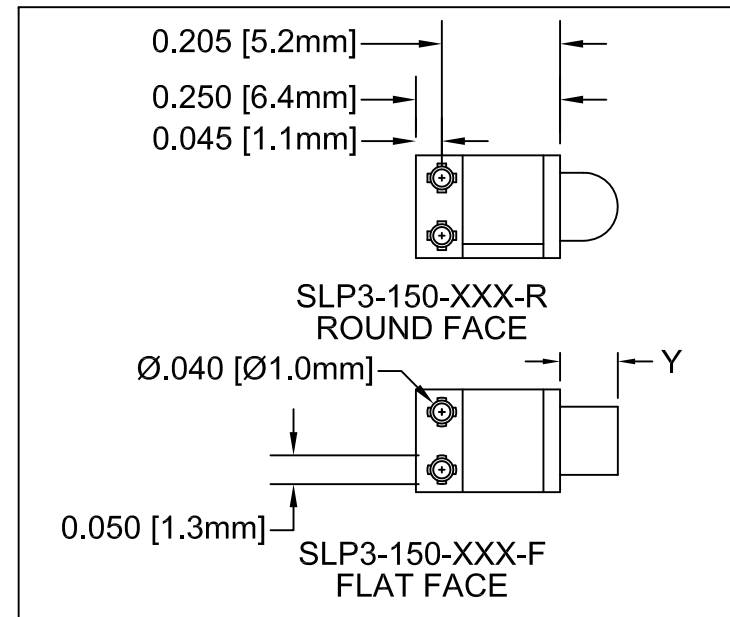

REV.	DESCRIPTION	DATE	APPROVED
J	Added SLP3-150-200-R and SLP3-150-300-F	10/11/13	G. W.

PART NUMBER	Y DIMENSION
SLP3-150-100-F	0.100 [2.54mm] Flat Face
SLP3-150-100-R	0.100 [2.54mm] Round Face
SLP3-150-150-F	0.150 [3.81mm] Flat Face
SLP3-150-150-R	0.150 [3.81mm] Round Face
SLP3-150-200-R	0.200 [5.08mm] Round Face
SLP3-150-250-F	0.250 [6.35mm] Flat Face
SLP3-150-250-R	0.250 [6.35mm] Round Face
SLP3-150-300-F	0.300 [7.62mm] Flat Face
SLP3-150-300-R	0.300 [7.62mm] Round Face
SLP3-150-450-R	0.450 [11.43mm] Round Face

3. ALL DIMENSIONS ARE IN INCHES UNLESS OTHERWISE SPECIFIED
2. MATERIAL: POLYCARBONATE, 94V-0, CLEAR. BIVAR MATERIAL CODE 47-CR.
1. GENERAL SPECIFICATIONS: BIVAR MOLDED COMPONENT SPECIFICATION BV00-E101.

STANDARD TOLERANCE (UNLESS OTHERWISE SPECIFIED)		BIVAR®	
DECIMALS	ANGULAR	4 THOMAS, IRVINE, CA. 92618	
.X ±.1	X° ± 1°	TEL: (949) 951-8808 FAX: (949) 951-3974	
.XX ±.01		TITLE: LIGHT PIPE	
.XXX ±.005		90° VARIABLE CENTERLINE	
DESIGNED: Ty Yin	DATE: 10/17/07	PART NO: SLP3-150-XXX-X	REVISION: J
CHECKED: M. Chen	DATE: 10/17/07	CAGE CODE : 32559	SHEET # 1 OF 1
CAD GENERATED DOCUMENT, DO NOT MEASURE DRAWING.			