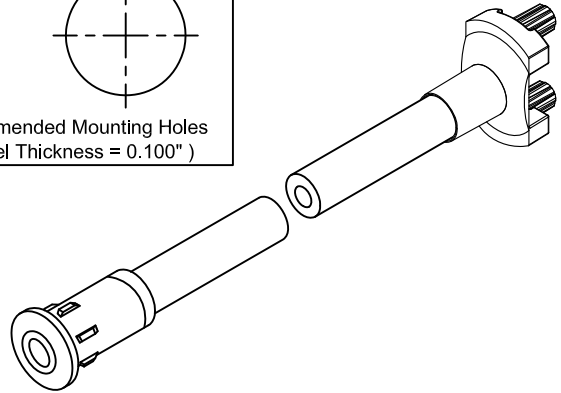

ITEM	Q'TY	PART NUMBER	PART DESCRIPTION
1	1	SMFLP2	Flexible Light Pipe 2mm Adapter, Surface Mount
2	1	FLP25-XX.X	Flexible Light Pipe Lens Cap Assembly, 2mm

REV.	DESCRIPTION	DATE	APPROVED
A	Engineering Release	09/14/09	T. Y.
B	Updated Table For Length "L"	11/14/12	T. Y.

NOTE: SMFLP2 ADAPTER SHIPPED NON-ASSEMBLED

" L " *	Tolerance
1.0" ~ 16.0"	±0.050"
16.1" ~ 40.0"	±0.15"
40.1" ~ 80.0"	±0.30"
80.1" ~ 3,940.0"	±0.5%

* Available in 0.1" increments only

STANDARD TOLERANCE (UNLESS OTHERWISE SPECIFIED)		BIVAR [®] 4 THOMAS, IRVINE, CA. 92618 TEL: (949) 951-8808 FAX: (949) 951-3974
DECIMALS	ANGULAR	
.X ±.1	X° ± 1°	
.XX ±.02		TITLE: FLEXIBLE LIGHT PIPE ASSY, 7mm ROUND, SM ADAPTER
.XXX ±.010		
DESIGNED: Brian Oliver	DATE: 09/14/09	PART NO: SMFLP25-X.X
CHECKED: Fred Jensen	DATE: 09/14/09	REVISION: B
CAGE CODE : 32559		SHEET # 1 OF 1
CAD GENERATED DOCUMENT, DO NOT MEASURE DRAWING.		