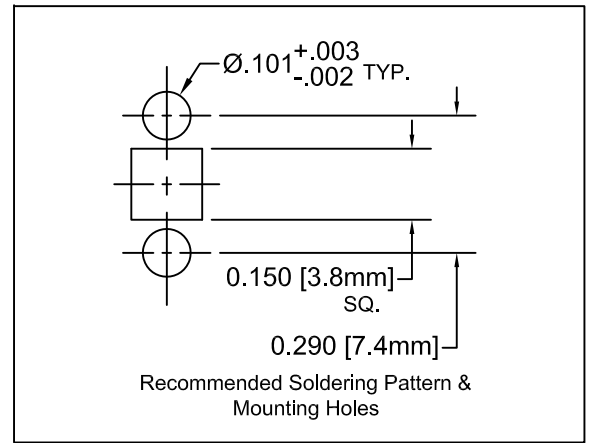

ITEM	Q'TY	PART NUMBER	PART DESCRIPTION
1	1	SMFLP2	Flexible Light Pipe 2mm Adapter, Surface Mount
2	1	FLP25-XX.X	Flexible Light Pipe Lens Cap Assembly, 2mm

REV.	DESCRIPTION	DATE	APPROVED
A	Engineering Release	09/14/09	T. Y.
B	Updated Table For Length "L"	11/14/12	T. Y.

NOTE: SMFLP2 ADAPTER SHIPPED NON-ASSEMBLED

" L " *	Tolerance
1.0" ~ 16.0"	±0.050"
16.1" ~ 40.0"	±0.15"
40.1" ~ 80.0"	±0.30"
80.1" ~ 3,940.0"	±0.5%

* Available in 0.1" increments only

STANDARD TOLERANCE (UNLESS OTHERWISE SPECIFIED)		BIVAR [®] 4 THOMAS, IRVINE, CA. 92618 TEL: (949) 951-8808 FAX: (949) 951-3974
DECIMALS	ANGULAR	
.X ±.1	X° ± 1°	
.XX ±.02		TITLE: FLEXIBLE LIGHT PIPE ASSY, 7mm ROUND, SM ADAPTER
.XXX ±.010		
DESIGNED: Brian Oliver	DATE: 09/14/09	PART NO: SMFLP25-X.X
CHECKED: Fred Jensen	DATE: 09/14/09	REVISION: B
CAGE CODE : 32559		SHEET # 1 OF 1
CAD GENERATED DOCUMENT, DO NOT MEASURE DRAWING.		