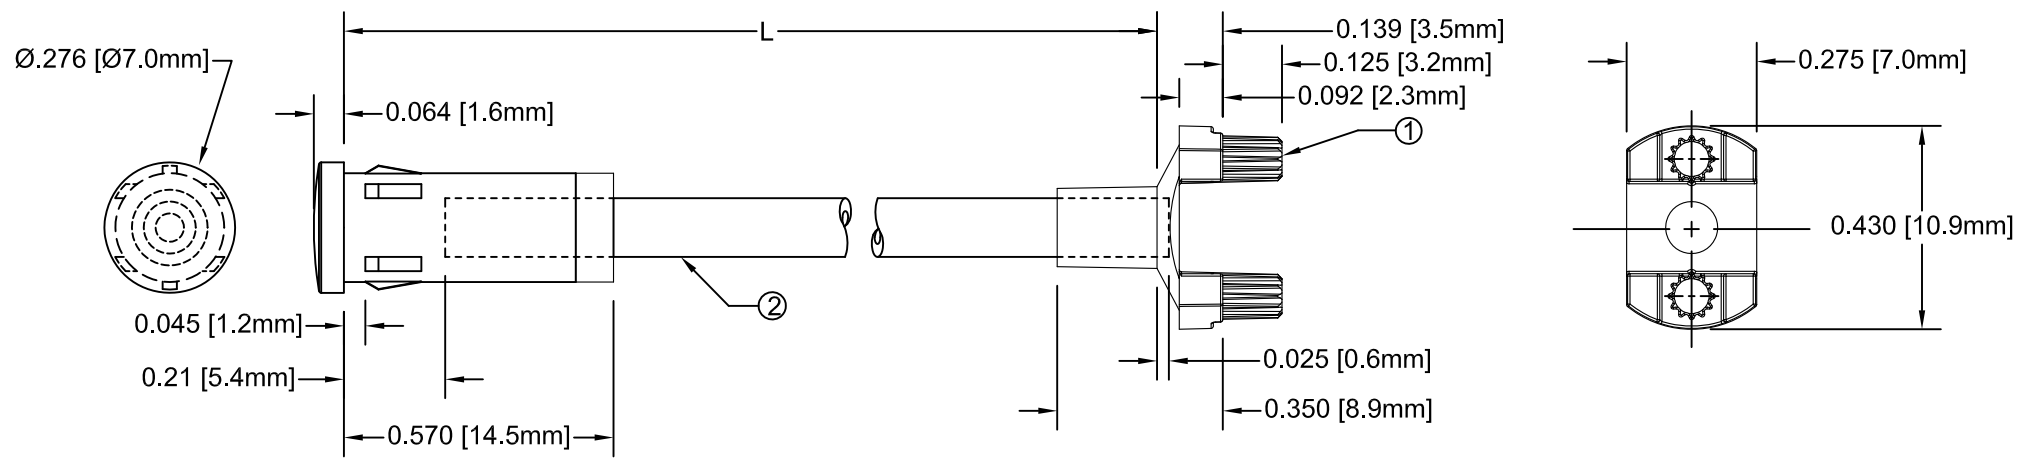

ITEM	Q'TY	PART NUMBER	PART DESCRIPTION
1	1	SMFLP2	Flexible Light Pipe 2mm Adapter, Surface Mount
2	1	FLP25-XX.X	Flexible Light Pipe Lens Cap Assembly, 2mm

REV.	DESCRIPTION	DATE	APPROVED
A	Engineering Release	09/14/09	T. Y.
B	Updated Table For Length "L"	11/14/12	T. Y.

NOTE: SMFLP2 ADAPTER SHIPPED NON-ASSEMBLED

" L " *	Tolerance
1.0" ~ 16.0"	±0.050"
16.1" ~ 40.0"	±0.15"
40.1" ~ 80.0"	±0.30"
80.1" ~ 3,940.0"	±0.5%

* Available in 0.1" increments only

STANDARD TOLERANCE (UNLESS OTHERWISE SPECIFIED)		BIVAR [®] 4 THOMAS, IRVINE, CA. 92618 TEL: (949) 951-8808 FAX: (949) 951-3974
DECIMALS	ANGULAR	
.X ±.1	X° ± 1°	
.XX ±.02		TITLE: FLEXIBLE LIGHT PIPE ASSY, 7mm ROUND, SM ADAPTER
.XXX ±.010		
DESIGNED: Brian Oliver	DATE: 09/14/09	PART NO: SMFLP25-X.X
CHECKED: Fred Jensen	DATE: 09/14/09	REVISION: B
CAGE CODE : 32559		SHEET # 1 OF 1
CAD GENERATED DOCUMENT, DO NOT MEASURE DRAWING.		