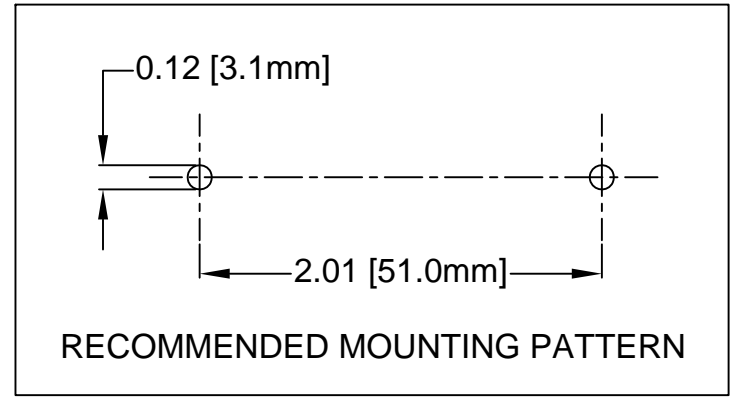

REV.	DESCRIPTION	DATE	APPROVED
A	Engineering Release	08/13/14	J. C.
B	Engineering Update w/o Changes	05/21/16	J. C.

NOTES:
 2. MOUNTING HARDWARE SHIPPED SEPARATELY
 1. MATERIALS: HANDLE, UL94V-HB NYLON 6/6, A216V15+15% GLASS FILLED / BRASS NUT

STANDARD TOLERANCE (UNLESS OTHERWISE SPECIFIED)		 4 THOMAS, IRVINE, CA. 92618 TEL: (949) 951-8808 FAX: (949) 951-3974	
DECIMALS	ANGULAR		
.X ± .1	X° ± 1°		TITLE: MOLDED HANDLE, BRASS INSERT, LARGE
.XX ± .02			PART NO: SRH-2RUMB
.XXX ± .010		DESIGNED: A. Wright	REVISION: B
CHECKED: B. Oliver	DATE: 08/13/14	DATE: 08/13/14	CAGE CODE : 32559 SHEET # 1 OF 1
CAD GENERATED DOCUMENT. DO NOT MEASURE DRAWING.			