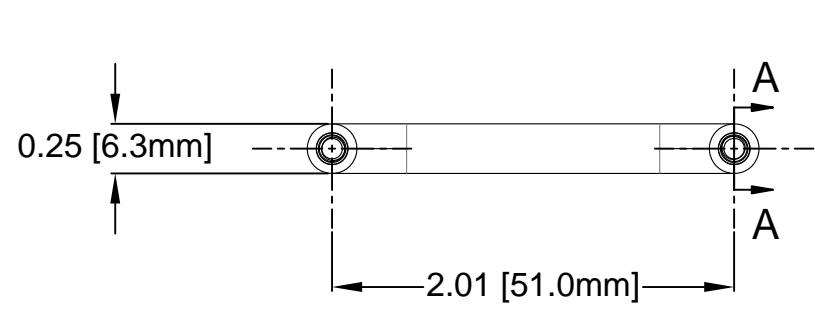

REV.	DESCRIPTION	DATE	APPROVED
A	Engineering Release	08/13/14	J. C.
B	Engineering Update w/o Changes	05/21/16	J. C.

NOTES:
 2. MOUNTING HARDWARE SHIPPED SEPARATELY
 1. MATERIALS: HANDLE, UL94V-HB NYLON 6/6, A216V15+15% GLASS FILLED / BRASS NUT

STANDARD TOLERANCE (UNLESS OTHERWISE SPECIFIED)		 4 THOMAS, IRVINE, CA. 92618 TEL: (949) 951-8808 FAX: (949) 951-3974	
DECIMALS	ANGULAR		
.X ± .1	X° ± 1°		TITLE: MOLDED HANDLE, BRASS INSERT, LARGE
.XX ± .02			PART NO: SRH-2RUMB
.XXX ± .010		DESIGNED: A. Wright	REVISION: B
CHECKED: B. Oliver	DATE: 08/13/14	DATE: 08/13/14	CAGE CODE : 32559 SHEET # 1 OF 1
CAD GENERATED DOCUMENT. DO NOT MEASURE DRAWING.			