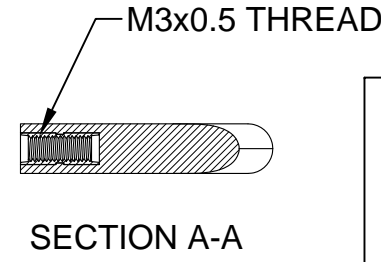

REV.	DESCRIPTION	DATE	APPROVED
A	Engineering Release	08/13/14	J. C.
B	Engineering Update w/o Changes	05/21/16	J. C.

NOTES:
 2. MOUNTING HARDWARE SHIPPED SEPARATELY
 1. MATERIALS: HANDLE, UL94V-HB NYLON 6/6, A216V15+15% GLASS FILLED / BRASS NUT

STANDARD TOLERANCE (UNLESS OTHERWISE SPECIFIED)		 4 THOMAS, IRVINE, CA. 92618 TEL: (949) 951-8808 FAX: (949) 951-3974	
DECIMALS	ANGULAR		
.X ± .1	X° ± 1°		TITLE: MOLDED HANDLE, BRASS INSERT, LARGE
.XX ± .02			PART NO: SRH-2RUMB
.XXX ± .010		DESIGNED: A. Wright	REVISION: B
CHECKED: B. Oliver	DATE: 08/13/14	DATE: 08/13/14	CAGE CODE : 32559 SHEET # 1 OF 1
CAD GENERATED DOCUMENT. DO NOT MEASURE DRAWING.			