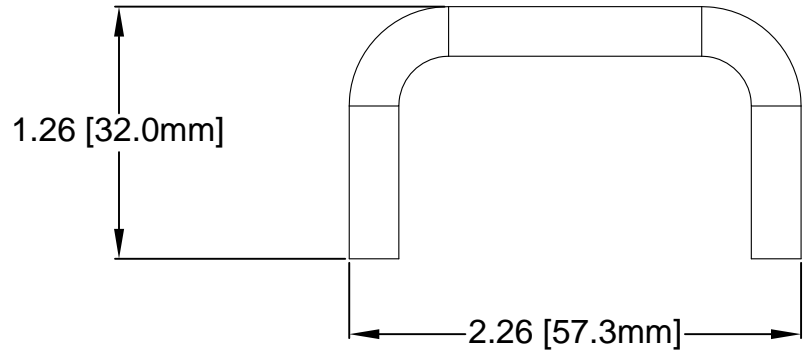

REV.	DESCRIPTION	DATE	APPROVED
A	Engineering Release	08/13/14	J. C.
B	Engineering Update w/o Changes	05/21/16	J. C.

NOTES:
 2. MOUNTING HARDWARE SHIPPED SEPARATELY
 1. MATERIALS: HANDLE, UL94V-HB NYLON 6/6, A216V15+15% GLASS FILLED / BRASS NUT

STANDARD TOLERANCE (UNLESS OTHERWISE SPECIFIED)		 4 THOMAS, IRVINE, CA. 92618 TEL: (949) 951-8808 FAX: (949) 951-3974	
DECIMALS	ANGULAR		
.X ± .1	X° ± 1°		TITLE: MOLDED HANDLE, BRASS INSERT, LARGE
.XX ± .02			PART NO: SRH-2RUMB
.XXX ± .010		DESIGNED: A. Wright	REVISION: B
CHECKED: B. Oliver	DATE: 08/13/14	DATE: 08/13/14	CAGE CODE : 32559 SHEET # 1 OF 1
CAD GENERATED DOCUMENT. DO NOT MEASURE DRAWING.			