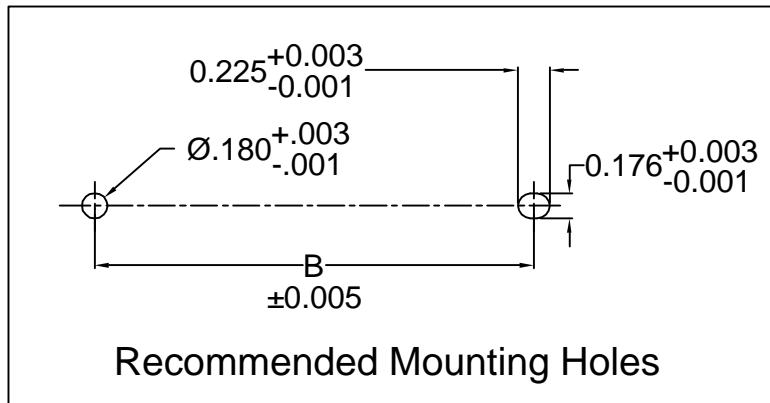

REV.	DESCRIPTION	DATE	APPROVED
F	Engineering Update w/o Changes	03/01/04	M. C.

**SDC SERIES**

**SSD SERIES**

PART NO.			A ±.032 (.8)	B ±.016 (.4)
SDC-250	SSD-250	SSD-250-102	2.5 (63.5)	1.5 (38.1)
SDC-300	SSD-300	SSD-300-102	3.0 (76.2)	2.0 (50.8)
SDC-350	SSD-350	SSD-350-102	3.5 (88.9)	2.5 (63.5)
SDC-400	SSD-400	SSD-400-102	4.0 (101.6)	3.0 (76.2)
N/A	SSD-450 3X	N/A	4.5 (114.3)	3.0 (76.2)
SDC-450	SSD-450	SSD-450-102	4.5 (114.3)	3.5 (88.9)
SDC-500	SSD-500	SSD-500-102	5.0 (127.0)	4.0 (101.6)
SDC-550	SSD-550	SSD-550-102	5.5 (139.7)	4.5 (114.3)
SDC-600	SSD-600	SSD-600-102	6.0 (152.4)	5.0 (127.0)
SDC-650	SSD-650	SSD-650-102	6.5 (165.1)	5.5 (139.7)
SDC-700	SSD-700	SSD-700-102	7.0 (177.8)	6.0 (152.4)
SDC-750	SSD-750	SSD-750-102	7.5 (190.5)	6.5 (165.1)
SDC-800	SSD-800	SSD-800-102	8.0 (203.2)	7.0 (177.8)
SW=0.075 (1.9)		SW=0.102 (2.6)		

2. MATERIAL: NYLON 6/6, 94V-2, NATURAL. BIVAR MATERIAL CODE 03-NL. BASF ULTRAMID NYLON 6/6 A3K NATURAL.
1. GENERAL SPECIFICATIONS: BIVAR MOLDED COMPONENT SPECIFICATION BV00-E101.

STANDARD TOLERANCE (UNLESS OTHERWISE SPECIFIED)	
DECIMALS	ANGULAR
.X ±.1	X° ±1°
.XX ±.01	
.XXX ±.005	