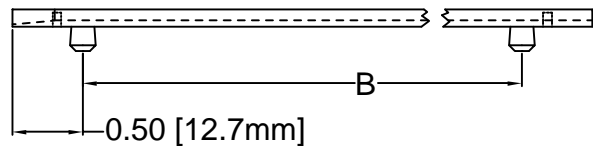

REV.	DESCRIPTION	DATE	APPROVED
F	Engineering Update w/o Changes	03/01/04	M. C.

**SDC SERIES**

**SSD SERIES**

PART NO.			A ±.032 (.8)	B ±.016 (.4)
SDC-250	SSD-250	SSD-250-102	2.5 (63.5)	1.5 (38.1)
SDC-300	SSD-300	SSD-300-102	3.0 (76.2)	2.0 (50.8)
SDC-350	SSD-350	SSD-350-102	3.5 (88.9)	2.5 (63.5)
SDC-400	SSD-400	SSD-400-102	4.0 (101.6)	3.0 (76.2)
N/A	SSD-450 3X	N/A	4.5 (114.3)	3.0 (76.2)
SDC-450	SSD-450	SSD-450-102	4.5 (114.3)	3.5 (88.9)
SDC-500	SSD-500	SSD-500-102	5.0 (127.0)	4.0 (101.6)
SDC-550	SSD-550	SSD-550-102	5.5 (139.7)	4.5 (114.3)
SDC-600	SSD-600	SSD-600-102	6.0 (152.4)	5.0 (127.0)
SDC-650	SSD-650	SSD-650-102	6.5 (165.1)	5.5 (139.7)
SDC-700	SSD-700	SSD-700-102	7.0 (177.8)	6.0 (152.4)
SDC-750	SSD-750	SSD-750-102	7.5 (190.5)	6.5 (165.1)
SDC-800	SSD-800	SSD-800-102	8.0 (203.2)	7.0 (177.8)
SW=0.075 (1.9)		SW=0.102 (2.6)		

2. MATERIAL: NYLON 6/6, 94V-2, NATURAL. BIVAR MATERIAL CODE 03-NL. BASF ULTRAMID NYLON 6/6 A3K NATURAL.
1. GENERAL SPECIFICATIONS: BIVAR MOLDED COMPONENT SPECIFICATION BV00-E101.

STANDARD TOLERANCE (UNLESS OTHERWISE SPECIFIED)	
DECIMALS	ANGULAR
.X ±.1	X° ±1°
.XX ±.01	
.XXX ±.005	