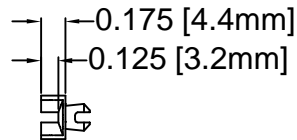

REV.	DESCRIPTION	DATE	APPROVED
F	Engineering Update w/o Changes	03/01/04	M. C.

**SDC SERIES**

**SSD SERIES**

PART NO.			A ±.032 (.8)	B ±.016 (.4)
SDC-250	SSD-250	SSD-250-102	2.5 (63.5)	1.5 (38.1)
SDC-300	SSD-300	SSD-300-102	3.0 (76.2)	2.0 (50.8)
SDC-350	SSD-350	SSD-350-102	3.5 (88.9)	2.5 (63.5)
SDC-400	SSD-400	SSD-400-102	4.0 (101.6)	3.0 (76.2)
N/A	SSD-450 3X	N/A	4.5 (114.3)	3.0 (76.2)
SDC-450	SSD-450	SSD-450-102	4.5 (114.3)	3.5 (88.9)
SDC-500	SSD-500	SSD-500-102	5.0 (127.0)	4.0 (101.6)
SDC-550	SSD-550	SSD-550-102	5.5 (139.7)	4.5 (114.3)
SDC-600	SSD-600	SSD-600-102	6.0 (152.4)	5.0 (127.0)
SDC-650	SSD-650	SSD-650-102	6.5 (165.1)	5.5 (139.7)
SDC-700	SSD-700	SSD-700-102	7.0 (177.8)	6.0 (152.4)
SDC-750	SSD-750	SSD-750-102	7.5 (190.5)	6.5 (165.1)
SDC-800	SSD-800	SSD-800-102	8.0 (203.2)	7.0 (177.8)
SW=0.075 (1.9)		SW=0.102 (2.6)		

2. MATERIAL: NYLON 6/6, 94V-2, NATURAL. BIVAR MATERIAL CODE 03-NL. BASF ULTRAMID NYLON 6/6 A3K NATURAL.
1. GENERAL SPECIFICATIONS: BIVAR MOLDED COMPONENT SPECIFICATION BV00-E101.

STANDARD TOLERANCE (UNLESS OTHERWISE SPECIFIED)	
DECIMALS	ANGULAR
.X ±.1	X° ±1°
.XX ±.01	
.XXX ±.005	