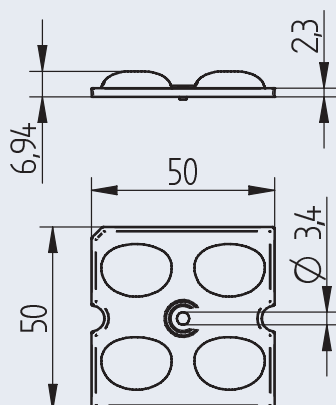

OptiSquare 2x2 - IESNA Type 2 M Cutoff

35.104 · 2x2 · Optics for street and area lighting

part no. 35.104.1011.85
wt. 8.8 g
pkg. 120

OptiSquare 2x2 - IESNA Type 2 M Cutoff
Optics for street and area lighting
for use with LED modules according to Zhaga Book 15

Light distribution: IESNA Type 2 M Cutoff

Material: PMMA (clear)
Screw fixing: for screws M3
Maximum torque: 0.5 Nm

Suitable for Philips Fortimo Fast Flex LED 2x6 / 740 DA HE and LED modules with 25.4 mm pitch according to Zhaga Book 15

Height	6.94 mm
Width	50 mm
Length	50 mm
Type of fixing	Screw fixing: (0.5 Nm) screws M3
LED Type	Philips Fortimo Fast Flex LED 2x6 / 740 DA HE and LED moduls with 25.4 mm pitch according Zhaga Book 15
Pitch distance	25.4 mm
Material	PMMA
Colour	clear
Lens surface	High gloss
Permissible application temperature	-40 °C up to + 80 °C