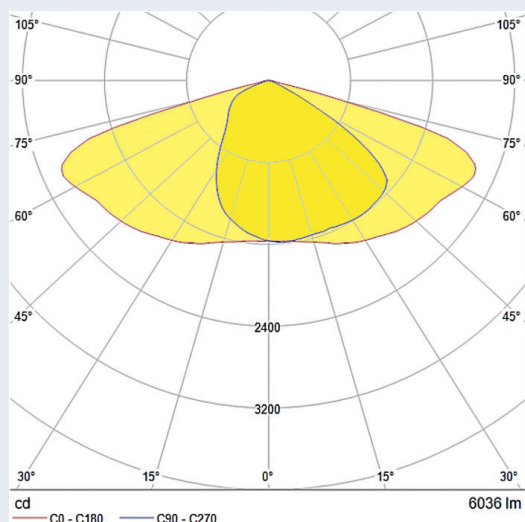

Light distribution: IESNA Type 2 M Cutoff
measured with Philips Fortimo Fast Flex LED 2x6 / 740 DA HE

Efficiency: 97%