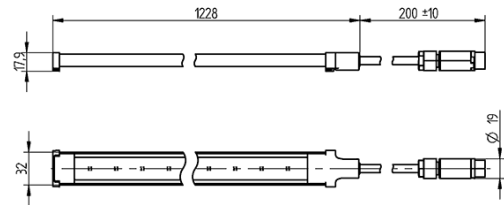

LED-Module for Vertical Farming

37.132.2001.00

T 130

Tm 110

U out
500 V

18 AWG 0,5 - 1,0
mm²

0,4 - 2,0

X-ON Electronics