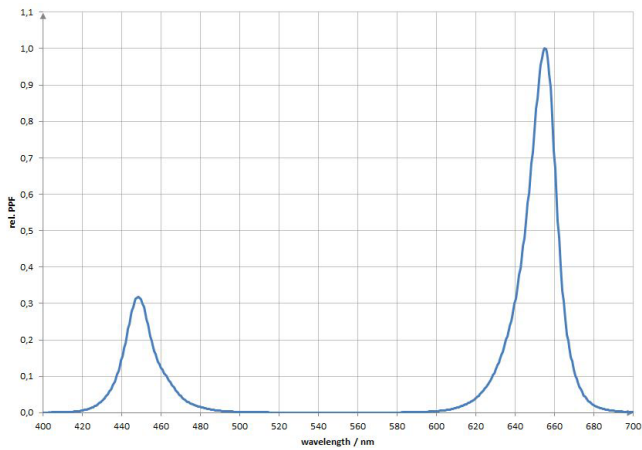

LED-Module for Vertical Farming

37.132.2001.00

T 130

Tm 110

U out
500 V

18 AWG 0,5 - 1,0
mm²

0,4 - 2,0

X-ON Electronics