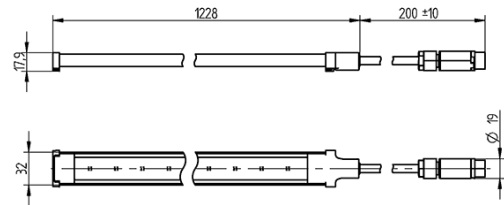

LED-Module for Vertical Farming

37.132.2002.00

T 130

Tm 110

U out
500 V

LED-Module for Vertical Farming

37.132.2002.00

18 AWG 0,5 - 1,0
mm²