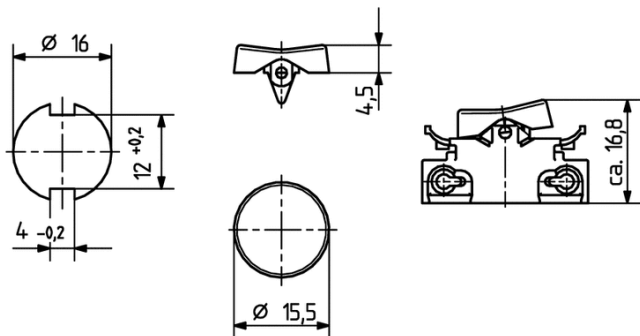

Round rocker

43.409.-007.50

0,5 - 1,0

X-ON Electronics

Largest Supplier of Electrical and Electronic Components

Click to view similar products for [Rocker Switches](#) category:

Click to view products by [BJB](#) manufacturer: