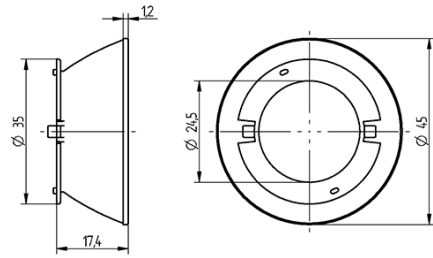

Reflector Ø 45 mm, 26° beam angle - Medium

47.935.-302.56

X-ON Electronics

Largest Supplier of Electrical and Electronic Components

Click to view similar products for [LED Lighting Reflectors](#) category: