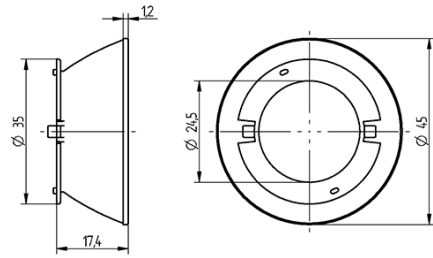

Reflector Ø 45 mm, 45° beam angle - Flood

47.935.-303.56

X-ON Electronics

Largest Supplier of Electrical and Electronic Components

Click to view similar products for [LED Lighting Reflectors](#) category: