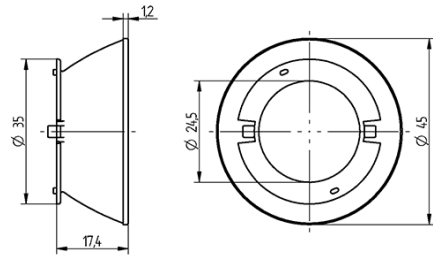

# Reflector Flood, Ø 45 mm, 60° beam angle

47.935.-304.56