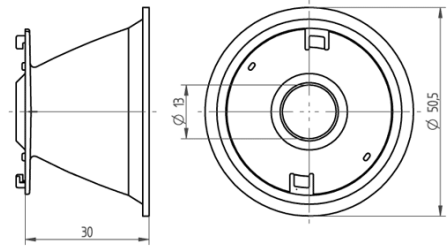

# Reflector Ø 50.5 mm, 40° beam angle - Flood

47.940.-311.56

100°C