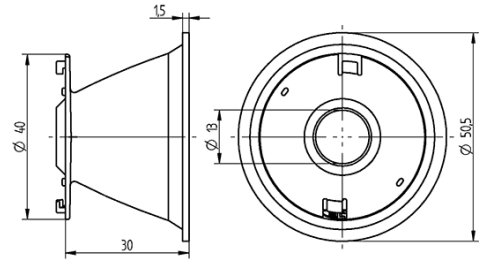

Reflector Ø 50.5 mm, 24° beam angle - Medium 47.940.-312.56

100°C

X-ON Electronics

Largest Supplier of Electrical and Electronic Components

Click to view similar products for [LED Lighting Reflectors](#) category: