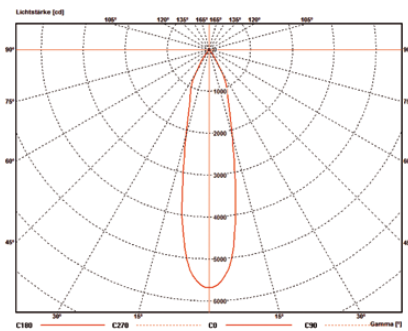

Reflector Ø 50.5 mm, 24° beam angle - Medium 47.940.-312.56

100°C

X-ON Electronics

Largest Supplier of Electrical and Electronic Components

Click to view similar products for [LED Lighting Reflectors](#) category: