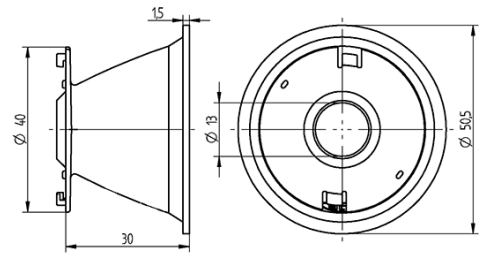

Reflector Ø 50.5 mm, 17° beam angle -Spot

47.940.-313.56

100°C

X-ON Electronics

Largest Supplier of Electrical and Electronic Components

Click to view similar products for [LED Lighting Reflectors](#) category: