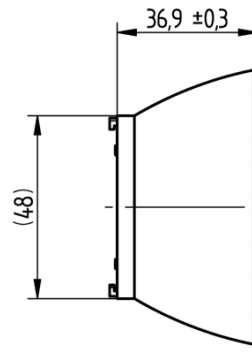

Reflector Ø 74 mm, 17° beam angle - Spot

47.950.-301.56

100°C

X-ON Electronics

Largest Supplier of Electrical and Electronic Components

Click to view similar products for [LED Lighting Reflectors](#) category: