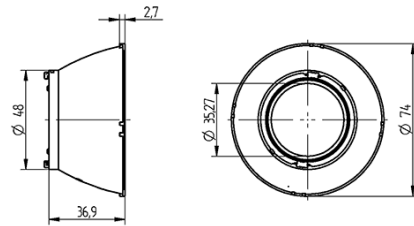

Reflector Ø 74 mm, 53° beam angle - Flood

47.950.-303.56

100°C

X-ON Electronics

Largest Supplier of Electrical and Electronic Components

Click to view similar products for [LED Lighting Reflectors](#) category: