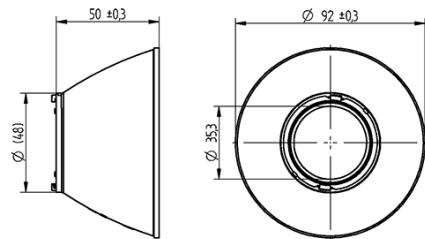

Reflector Spot, Ø 92 mm, 13° beam angle 47.950.-304.56

100°C

X-ON Electronics

Largest Supplier of Electrical and Electronic Components

Click to view similar products for [LED Lighting Reflectors](#) category: