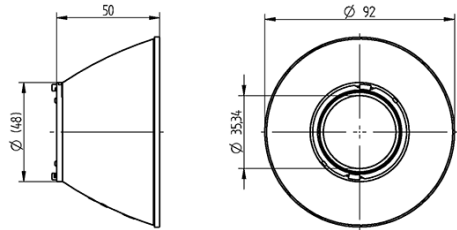

Reflector Ø 92 mm, 22° beam angle - Medium

47.950.-305.56

100°C

X-ON Electronics

Largest Supplier of Electrical and Electronic Components

Click to view similar products for [LED Lighting Reflectors](#) category: