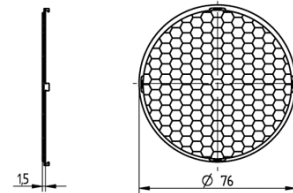

Diffusor plate L12F

47.950.-403.85

100°C

X-ON Electronics

Largest Supplier of Electrical and Electronic Components

Click to view similar products for [LED Lighting Lenses](#) category:

Click to view products by [BJB](#) manufacturer: